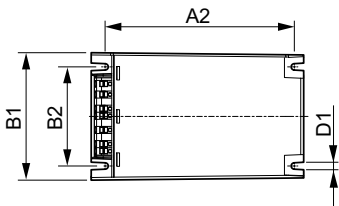

PrimaVision BasePerform

Versions

HID-PV Xt 45 & 60 CPO Q

HID-PV Xt 90 CPO Q

HID-PV Base 150 SON Q

Dimensional drawing

Product	D1	C1	A1	A2	B1	B2
HID-PV Base HID-PV	4.5 mm	32.0	141.0	128.5	75.0	63.7
Base 70 SON C3		mm	mm	mm	mm	mm
220-240V						