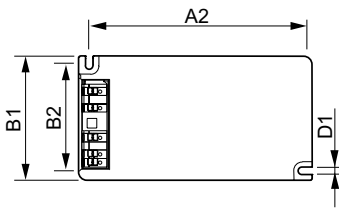

PrimaVision BasePerform

Versions

HID-PV Xt 45 & 60 CPO Q

HID-PV Xt 90 CPO Q

HID-PV Base 150 SON Q

Dimensional drawing

Product	D1	C1	A1	A2	B1	B2
HID-PV Base HID-PV	4.5 mm	32.0	141.0	128.5	75.0	63.7
Base 70 SON C3		mm	mm	mm	mm	mm
220-240V						