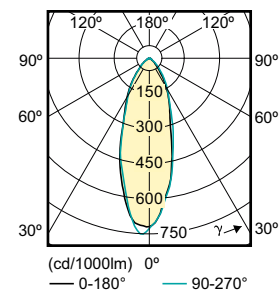

Classic LEDspotMV

Approval and application

Energy Consumption kWh/1000 h 5 kWh

Controls and dimming

Dimmable No

Operating and electrical

Input Frequency 50 to 60 Hz

Voltage (Nom) 220-240 V

Wattage Equivalent 50 W

Power (Nom) 4.6 W

Starting Time (Nom) 0.5 s

General information

Cap-Base GU10

Nominal Lifetime (Nom) 15000 h

Switching Cycle 50000X

Light technical

Beam Angle (Nom) 36 °

Color Rendering Index (Nom) 80

Llmf At End Of Nominal Lifetime (Nom) 70 %

Mechanical and housing

Bulb Shape PAR16

Light technical

Order Code	Full Product Name	Color Code	Correlated Color Temperature (Nom)	Luminous Flux (Nom)	Luminous Intensity (Nom)
929001215208	Essential LED 4.6-50W GU10 827 36D	827	2700 K	395 lm	700 cd
929001218108	Essential LED 4.6-50W GU10 830 36D	830	3000 K	410 lm	740 cd

Temperature

Order Code	Full Product Name	T-Case Maximum (Nom)
929001215208	Essential LED 4.6-50W GU10 827 36D	78 °C
929001218108	Essential LED 4.6-50W GU10 830 36D	85 °C