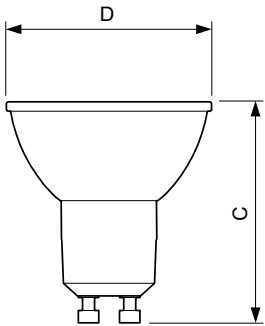

## Versions

GU10 PAR 2 inch

GU10 PAR 2 inch

## Dimensional drawing

Product	D	C
Essential LED 4.6-50W GU10 830 36D	50 mm	54 mm
Essential LED 4.6-50W GU10 827 36D	50 mm	54 mm