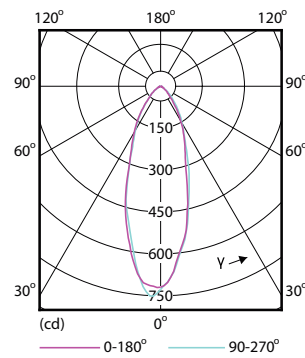

Classic LEDspotMV

Approval and application

Energy Consumption kWh/1000 h 5 kWh

Controls and dimming

Dimmable No

Operating and electrical

Input Frequency 50 to 60 Hz

Voltage (Nom) 220-240 V

Wattage Equivalent 50 W

Power (Nom) 4.6 W

Starting Time (Nom) 0.5 s

General information

Cap-Base GU10

Nominal Lifetime (Nom) 15000 h

Switching Cycle 50000X

Light technical

Beam Angle (Nom) 36 °

Color Rendering Index (Nom) 80

Llmf At End Of Nominal Lifetime (Nom) 70 %

Mechanical and housing

Bulb Shape PAR16

Light technical

Order Code	Full Product Name	Color Code	Correlated Color Temperature (Nom)	Luminous Flux (Nom)	Luminous Intensity (Nom)
929001215208	Essential LED 4.6-50W GU10 827 36D	827	2700 K	395 lm	700 cd
929001218108	Essential LED 4.6-50W GU10 830 36D	830	3000 K	410 lm	740 cd

Temperature

Order Code	Full Product Name	T-Case Maximum (Nom)
929001215208	Essential LED 4.6-50W GU10 827 36D	78 °C
929001218108	Essential LED 4.6-50W GU10 830 36D	85 °C