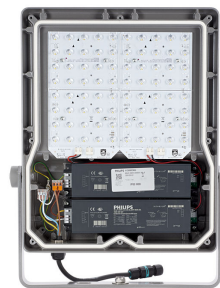

Coreline_tempo_large-BVP130-
DP04.tif