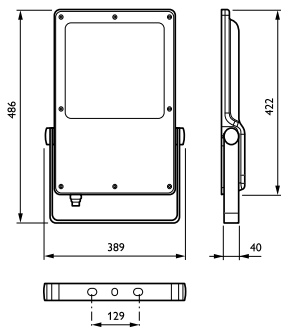

Coreline tempo large

Features

- All standard Ledgine O platform light distributions, lumen packages from 16,000 lm up to 26,000 lm
- Seaside-resistant treatment and swimming pool protection options
- Long lifetime of 75,000 hours, integrated surge protection, the option of an additional surge protection device, high impact resistance IK08, IP66
- Plug and play installation with 1m cable and IP66 connector, horizontal bracket for pole top mounting
- Ready to be connected to Interact City and Interact Sports recreational thanks to an SR socket

Application

- Indoor multi-purpose gymnasiums and swimming pool
- Outdoor recreational sports fields e.g. basket courts, etc.
- Harbors, airports, parking lots

Dimensional drawing

Product details

Coreline_tempo_large-BVP130-DP01.tif