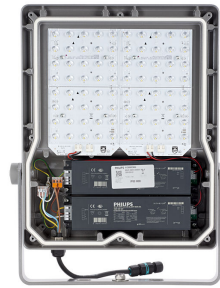

Coreline_tempo_large-BVP130-DP04.tif