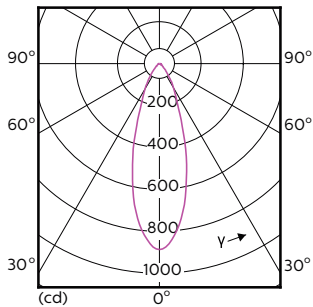

Versions

GU10 PAR16

Dimensional drawing

Product	D	C
MASTER LED ExpertColor 5.5-50W GU10 930 36D	50 mm	54 mm

MASTER LEDspot ExpertColor MV

Accent Diagrams

MASTER LEDspot ExpertColor MV 50W GU10
930 36D

Beam Diagrams