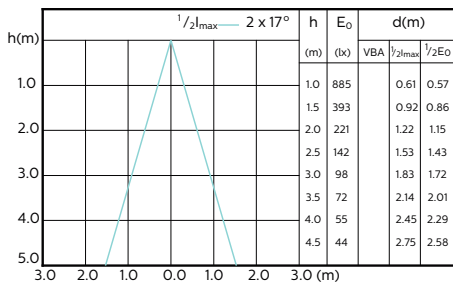

Versions

GU10 PAR16

Dimensional drawing

Product	D	C
MASTER LED ExpertColor 5.5-50W GU10 930 36D	50 mm	54 mm

MASTER LEDspot ExpertColor MV

Accent Diagrams

MASTER LEDspot ExpertColor MV 50W GU10
930 36D

Beam Diagrams