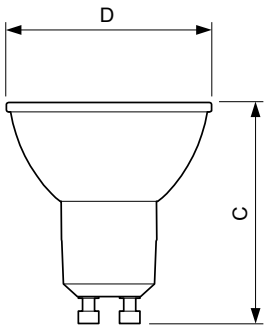

Versions

GU10 PAR16

Dimensional drawing

Product	D	C
MASTER LED ExpertColor 5.5-50W GU10 930 36D	50 mm	54 mm

MASTER LEDspot ExpertColor MV

Accent Diagrams

MASTER LEDspot ExpertColor MV 50W GU10
930 36D

Beam Diagrams