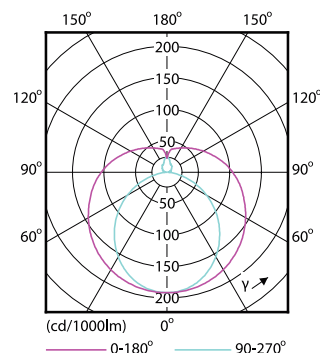

Ecofit Ledtubes T8

Controls and Dimming

Dimmable No

Operating and Electrical

Input Frequency 50 to 60 Hz

Voltage (Nom) 220-240 V

Starting Time (Nom) 0.5 s

General Information

Cap-Base G13

Nominal Lifetime (Nom) 15000 h

Switching Cycle 50000X

Light Technical

Beam Angle (Nom) 240 °

Color Code 765

Correlated Color Temperature (Nom) 6500 K

Color Rendering Index (Nom) 73

Llmf At End Of Nominal Lifetime (Nom) 70 %

Mechanical and Housing

Bulb Shape Tube, double-ended

Temperature

T-Ambient (Max) 45 °C

T-Ambient (Min) -20 °C

T-Case Maximum (Nom) 60 °C

T-Storage (Max) 65 °C

T-Storage (Min) -40 °C

Approval and Application

Order Code	Full Product Name	Energy Consumption kWh/1000 h
929001184608	LEDtube 1200mm 16W 765 T8 AP C G	16 kWh
929001184808	LEDtube 600mm 8W 765 T8 AP C G	8 kWh

Operating and Electrical

Order Code	Full Product Name	Power (Rated) (Nom)
929001184608	LEDtube 1200mm 16W 765 T8 AP C G	16 W

Order Code	Full Product Name	Power (Rated) (Nom)
929001184808	LEDtube 600mm 8W 765 T8 AP C G	8 W

Light Technical

Order Code	Full Product Name	Luminous Flux (Nom)
929001184608	LEDtube 1200mm 16W 765 T8 AP C G	1600 lm
929001184808	LEDtube 600mm 8W 765 T8 AP C G	800 lm