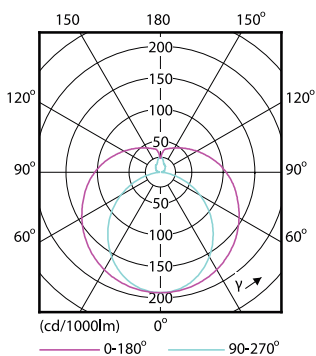

Ecofit Ledtubes T8

Controls and Dimming

Dimmable No

Operating and Electrical

Input Frequency 50 to 60 Hz

Voltage (Nom) 220-240 V

Starting Time (Nom) 0.5 s

General Information

Cap-Base G13

Nominal Lifetime (Nom) 15000 h

Switching Cycle 50000X

Light Technical

Beam Angle (Nom) 240 °

Color Code 765

Correlated Color Temperature (Nom) 6500 K

Color Rendering Index (Nom) 73

Llmf At End Of Nominal Lifetime (Nom) 70 %

Mechanical and Housing

Bulb Shape Tube, double-ended

Temperature

T-Ambient (Max) 45 °C

T-Ambient (Min) -20 °C

T-Case Maximum (Nom) 60 °C

T-Storage (Max) 65 °C

T-Storage (Min) -40 °C

Approval and Application

Order Code	Full Product Name	Energy Consumption kWh/1000 h
929001184608	LEDtube 1200mm 16W 765 T8 AP C G	16 kWh
929001184808	LEDtube 600mm 8W 765 T8 AP C G	8 kWh

Operating and Electrical

Order Code	Full Product Name	Power (Rated) (Nom)
929001184608	LEDtube 1200mm 16W 765 T8 AP C G	16 W

Order Code	Full Product Name	Power (Rated) (Nom)
929001184808	LEDtube 600mm 8W 765 T8 AP C G	8 W

Light Technical

Order Code	Full Product Name	Luminous Flux (Nom)
929001184608	LEDtube 1200mm 16W 765 T8 AP C G	1600 lm
929001184808	LEDtube 600mm 8W 765 T8 AP C G	800 lm