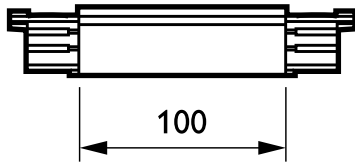

3-circuit Square RCS750

Dimensional drawing

ZRS750 CPS BK (XTS14-2)