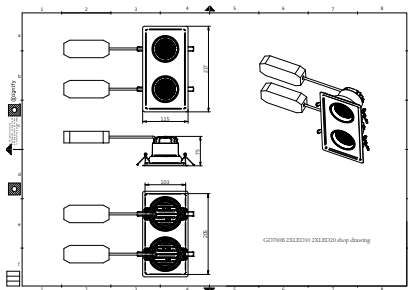

Truefashion Projector GCGM

Mech. impact protection code	-
Initial performance (IEC compliant)	
Initial luminous flux (system flux)	3369 lm
Luminous flux tolerance	+/-10%
Initial LED luminaire efficacy	79 lm/W
Init. Corr. Color Temperature	3000 K
Init. Color Rendering Index	>90
Initial input power	42 W
Power consumption tolerance	+/-10%
Application conditions	
Ambient temperature range	-15 to +35 °C

Product data	
Full product code	911401519071
Order product name	GD700B 2XLED20 930PW PSU MB BK
Order code	911401519071
Numerator - Quantity Per Pack	1
Numerator - Packs per outer box	1
Material Nr. (12NC)	911401519071
Net Weight (Piece)	0.900 kg

Dimensional drawing

GD700B 2XLED20 930PW PSU MB BK