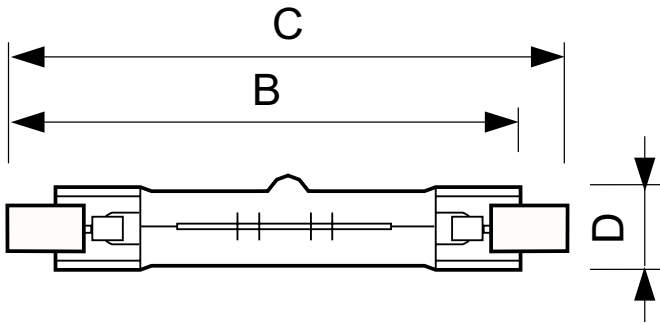

Plusline Compact

Plusline C 150W R7s 230V 1CT/10X10F

Mains-voltage linear lamp giving white halogen light

Product data

General Information	
Cap-Base	R7S [R7s]
Operating Position	UNIVERSAL [Any or Universal (U)]
Nominal Lifetime (Nom)	2000 h
Rated Lifetime (Hours)	2000 h
Light Technical	
Luminous Flux (Nom)	2400 lm
Luminous Efficacy (rated) (Nom)	16 lm/W
Color Rendering Index (Nom)	100
Operating and Electrical	
Power (Nom)	150 W
Lamp Current (Nom)	0.65 A
Starting Time (Nom)	0.0 s
Voltage (Nom)	230 V
Controls and Dimming	
Dimmable	Yes
Mechanical and Housing	
Bulb Finish	Clear

Cap-Base Information	10
Bulb Shape	T3 [T 12mm (T3)]
Luminaire Design Requirements	
Bulb Temperature (Max)	900 °C
Pinch Temperature (Max)	350 °C
Product Data	
Full product code	872790080887200
Order product name	Plusline C 150W R7s 230V 1CT/10X10F
EAN/UPC - Product	8727900808872
Order code	923919943202
Numerator - Quantity Per Pack	1
Numerator - Packs per outer box	100
Material Nr. (12NC)	923919943202
Net Weight (Piece)	0.005 kg
ILCOS Code	HDG//RS-150-230-R7s-74,9

Plusline Compact

Dimensional drawing

DEComp 150W R7s 230V T3 CL

Product	D (max)	B (max)	B	B (min)	C (max)
Plusline C 150W R7s 230V 1CT/ 10X10F	15 mm	76.5 mm	74.9 mm	73.3 mm	78.3 mm