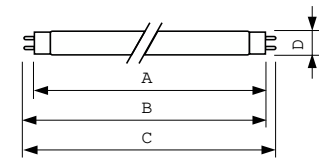

Product data

General Information		Lamp Current (Nom)	
Cap-Base	G13 [Medium Bi-Pin Fluorescent]		0.440 A
Flux measurement reference	Sphere	Controls and Dimming	
Life to 50% Failures (Nom)	15,000 hour(s)	Dimmable	Yes
Light Technical		Mechanical and Housing	
Color Code	865 [CCT of 6500K]	Bulb Shape	T8 [26 mm (T8)]
Luminous Flux	3,200 lumen	Approval and Application	
Color Designation	Cool Daylight	Energy Efficiency Class	G
Chromaticity Coordinate X (Nom)	0.313	Mercury (Hg) Content (Nom)	1.7 mg
Chromaticity Coordinate Y (Nom)	0.337	Energy Consumption kWh/1000 h	37 kWh
Correlated Color Temperature (Nom)	6500 K	EPREL Registration Number	423386
Luminous Efficacy (rated) (Nom)	84 lm/W	Product Data	
Color rendering index (CRI)	80	Full product code	871150063207440
Operating and Electrical		Order product name	MASTER TL-D Super 80 36W/865 1SL/25
Power Consumption	36.8 W		

Dimensional drawing

Product	D (max)	A (max)	B (max)	B (min)	C (max)
MASTER TL-D Super 80 36W/865 1SL/25	28 mm	1,199.4 mm	1,206.5 mm	1,204.1 mm	1,213.6 mm

Photometric data

Spectral Power Distribution Colour - MASTER TL-D Super 80 36W/865 1SL/25