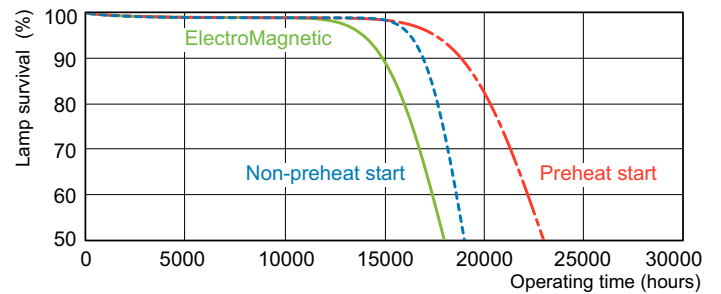

Life Expectancy Diagram - MASTER TL-D Super 80 36W/865 1SL/25