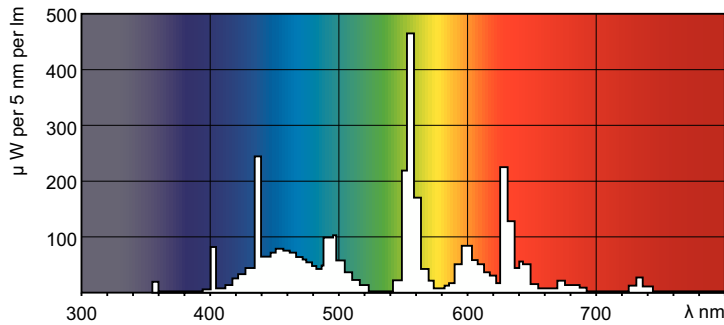

MASTER TL-D Super 80

MASTER TL-D Super 80 36W/865 1SL/25

The MASTER TL-D Super 80 lamp offers more lumens per watt and better color rendering than TL-D standard colors. Furthermore, it has a lower mercury content. The lamp can be operated in existing TL-D luminaires.

Product data

General Information		Lamp Current (Nom)	
Cap-Base	G13 [Medium Bi-Pin Fluorescent]		0.440 A
Flux measurement reference	Sphere	Controls and Dimming	
Life to 50% Failures (Nom)	15,000 hour(s)	Dimmable	Yes
Light Technical		Mechanical and Housing	
Color Code	865 [CCT of 6500K]	Bulb Shape	T8 [26 mm (T8)]
Luminous Flux	3,200 lumen	Approval and Application	
Color Designation	Cool Daylight	Energy Efficiency Class	G
Chromaticity Coordinate X (Nom)	0.313	Mercury (Hg) Content (Nom)	1.7 mg
Chromaticity Coordinate Y (Nom)	0.337	Energy Consumption kWh/1000 h	37 kWh
Correlated Color Temperature (Nom)	6500 K	EPREL Registration Number	423386
Luminous Efficacy (rated) (Nom)	84 lm/W	Product Data	
Color rendering index (CRI)	80	Full product code	871150063207440
Operating and Electrical		Order product name	MASTER TL-D Super 80 36W/865 1SL/25
Power Consumption	36.8 W		

Dimensional drawing

Product	D (max)	A (max)	B (max)	B (min)	C (max)
MASTER TL-D Super 80 36W/865 1SL/25	28 mm	1,199.4 mm	1,206.5 mm	1,204.1 mm	1,213.6 mm

Photometric data

Spectral Power Distribution Colour - MASTER TL-D Super 80 36W/865 1SL/25