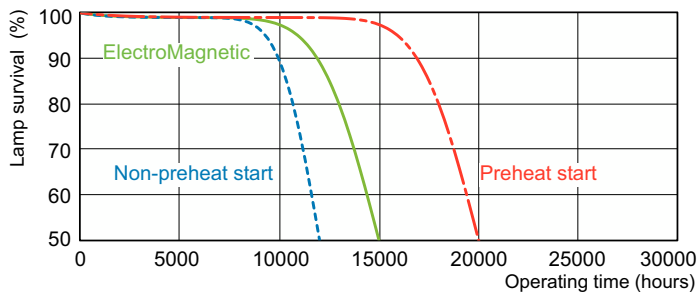

Lifetime

Life Expectancy Diagram - MASTER TL-D Super 80 36W/865 1SL/25