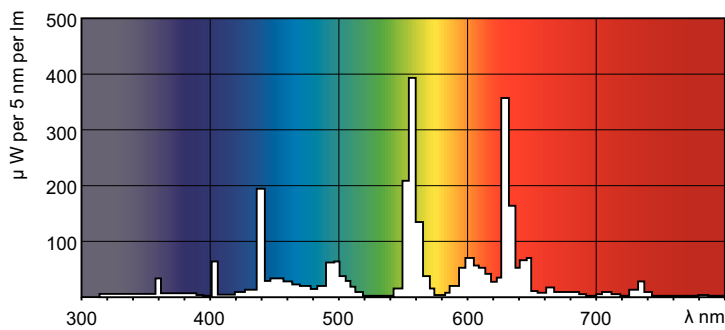

Photometric data

Lightcolor /840