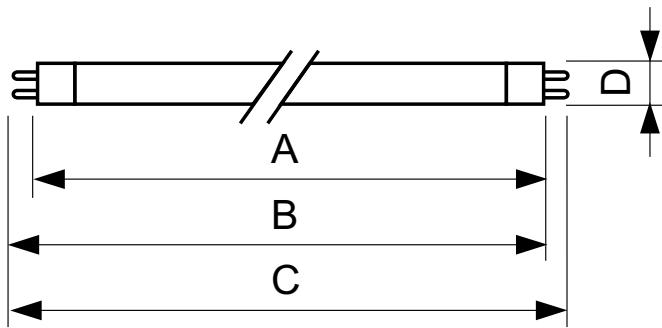

Operating and Electrical	
Power (Nom)	14.3 W
Lamp Current (Nom)	0.170 A

Temperature	
Design Temperature (Nom)	30 °C

TL5 Essential HE Super 80

Controls and Dimming	
Dimmable	No
Mechanical and Housing	
Bulb Shape	T5 [16 mm (T5)]
Approval and Application	
Mercury (Hg) Content (Nom)	2.0 mg
Energy Consumption kWh/1000 h	15 kWh
Product Data	
Full product code	871150057033855

Dimensional drawing

TL5 ESS 14W/840

Product	D (max)	A (max)	B (max)	B (min)	C (max)
TL5 Essential 14W/840 1SL/40	17.0 mm	549.0 mm	556.1 mm	553.7 mm	563.2 mm

Photometric data

Lightcolor /840

TL5 Essential HE Super 80