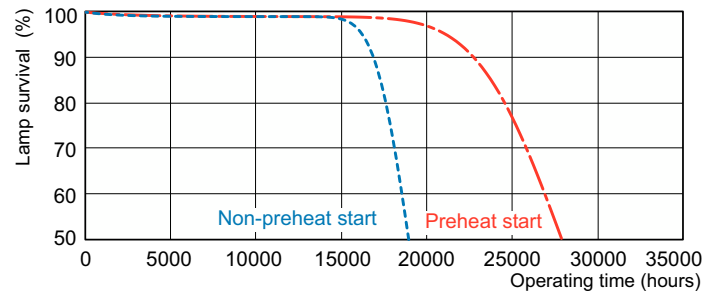

Product data

General Information		Operating and Electrical	
Cap-Base	G5 [G5]	Power Consumption	14.0 W
Features	na [Not Applicable]	Lamp Current (Nom)	0.165 A
Flux measurement reference	Sphere		
Light Technical		Controls and Dimming	
Color Code	830 [CCT of 3000K]	Dimmable	Yes
Luminous Flux	1,200 lumen		
Color Designation	Warm White (WW)	Mechanical and Housing	
Chromaticity Coordinate X (Nom)	0.44	Bulb Shape	T5 [16 mm (T5)]
Chromaticity Coordinate Y (Nom)	0.403		
Correlated Color Temperature (Nom)	3000 K	Approval and Application	
Luminous Efficacy (rated) (Nom)	86 lm/W	Energy Efficiency Class	G
Color rendering index (CRI)	82	Mercury (Hg) Content (Nom)	1.2 mg
		Energy Consumption kWh/1000 h	14 kWh
		EPREL Registration Number	423443

Photometric data

Spectral Power Distribution Colour - MASTER TL5 HE 14W/830 SLV/40

Lifetime

Life Expectancy Diagram - MASTER TL5 HE 14W/830 SLV/40

Life Expectancy Diagram - MASTER TL5 HE 14W/830 SLV/40

MASTER TL5 High Efficiency