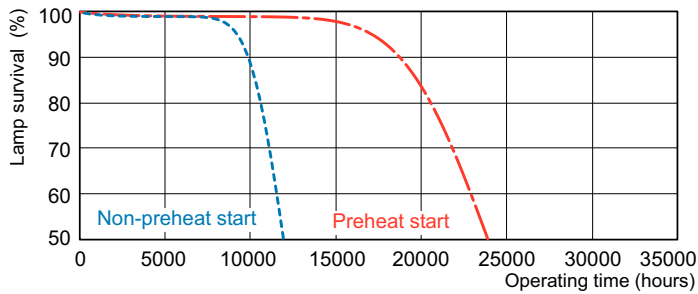

Photometric data

Spectral Power Distribution Colour - MASTER TL5 HE 14W/830 SLV/40

Lifetime

Life Expectancy Diagram - MASTER TL5 HE 14W/830 SLV/40

Life Expectancy Diagram - MASTER TL5 HE 14W/830 SLV/40

MASTER TL5 High Efficiency