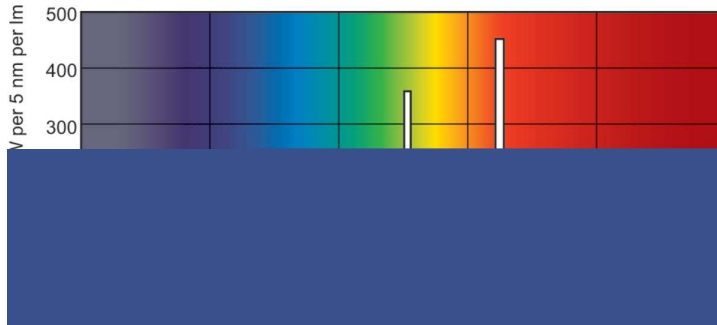

Product data

General Information		Operating and Electrical	
Cap-Base	G5 [G5]	Power Consumption	14.0 W
Features	na [Not Applicable]	Lamp Current (Nom)	0.165 A
Flux measurement reference	Sphere		
Light Technical		Controls and Dimming	
Color Code	830 [CCT of 3000K]	Dimmable	Yes
Luminous Flux	1,200 lumen		
Color Designation	Warm White (WW)	Mechanical and Housing	
Chromaticity Coordinate X (Nom)	0.44	Bulb Shape	T5 [16 mm (T5)]
Chromaticity Coordinate Y (Nom)	0.403		
Correlated Color Temperature (Nom)	3000 K	Approval and Application	
Luminous Efficacy (rated) (Nom)	86 lm/W	Energy Efficiency Class	G
Color rendering index (CRI)	82	Mercury (Hg) Content (Nom)	1.2 mg
		Energy Consumption kWh/1000 h	14 kWh
		EPREL Registration Number	423443

MASTER TL5 High Efficiency

Product Data	
Full product code	871150063938755
Order product name	MASTER TL5 HE 14W/830 SLV/40
Order code	927926083055
Numerator - Quantity Per Pack	1
Numerator - Packs per outer box	40

Photometric data

Spectral Power Distribution Colour - MASTER TL5 HE 14W/830 SLV/40

Lifetime

Life Expectancy Diagram - MASTER TL5 HE 14W/830 SLV/40

Life Expectancy Diagram - MASTER TL5 HE 14W/830 SLV/40

MASTER TL5 High Efficiency