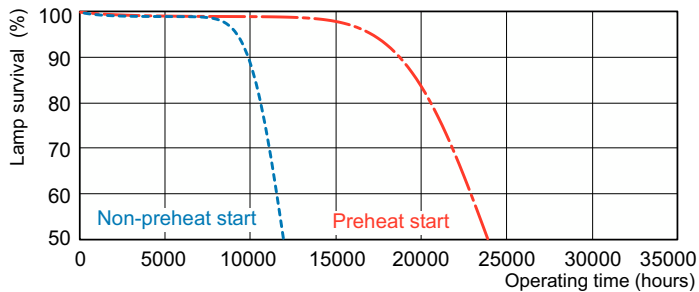

Product data

General Information		Operating and Electrical	
Cap-Base	G5 [G5]	Power Consumption	20.8 W
Features	na [Not Applicable]	Lamp Current (Nom)	0.165 A
Flux measurement reference	Sphere		
Light Technical		Controls and Dimming	
Color Code	830 [CCT of 3000K]	Dimmable	Yes
Luminous Flux	1,900 lumen		
Color Designation	Warm White (WW)	Mechanical and Housing	
Chromaticity Coordinate X (Nom)	0.44	Bulb Shape	T5 [16 mm (T5)]
Chromaticity Coordinate Y (Nom)	0.403		
Correlated Color Temperature (Nom)	3000 K	Approval and Application	
Luminous Efficacy (rated) (Nom)	90 lm/W	Energy Efficiency Class	G
Color rendering index (CRI)	82	Mercury (Hg) Content (Nom)	1.2 mg
		Energy Consumption kWh/1000 h	21 kWh
		EPREL Registration Number	423452

Photometric data

Spectral Power Distribution Colour - MASTER TL5 HE 21W/830 SLV/40

Lifetime

Life Expectancy Diagram - MASTER TL5 HE 21W/830 SLV/40

Life Expectancy Diagram - MASTER TL5 HE 21W/830 SLV/40

MASTER TL5 High Efficiency