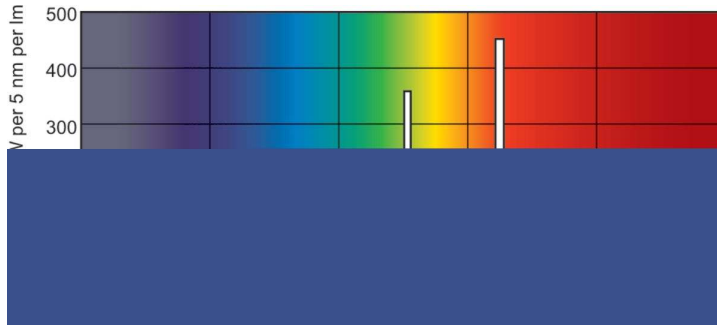

Product data

General Information		Operating and Electrical	
Cap-Base	G5 [G5]	Power Consumption	20.8 W
Features	na [Not Applicable]	Lamp Current (Nom)	0.165 A
Flux measurement reference	Sphere		
Light Technical		Controls and Dimming	
Color Code	830 [CCT of 3000K]	Dimmable	Yes
Luminous Flux	1,900 lumen		
Color Designation	Warm White (WW)	Mechanical and Housing	
Chromaticity Coordinate X (Nom)	0.44	Bulb Shape	T5 [16 mm (T5)]
Chromaticity Coordinate Y (Nom)	0.403		
Correlated Color Temperature (Nom)	3000 K	Approval and Application	
Luminous Efficacy (rated) (Nom)	90 lm/W	Energy Efficiency Class	G
Color rendering index (CRI)	82	Mercury (Hg) Content (Nom)	1.2 mg
		Energy Consumption kWh/1000 h	21 kWh
		EPREL Registration Number	423452

MASTER TL5 High Efficiency

Product Data	
Full product code	871150063942455
Order product name	MASTER TL5 HE 21W/830 SLV/40
Order code	927926283055
Numerator - Quantity Per Pack	1
Numerator - Packs per outer box	40

Photometric data

Spectral Power Distribution Colour - MASTER TL5 HE 21W/830 SLV/40

Lifetime

Life Expectancy Diagram - MASTER TL5 HE 21W/830 SLV/40

Life Expectancy Diagram - MASTER TL5 HE 21W/830 SLV/40

MASTER TL5 High Efficiency