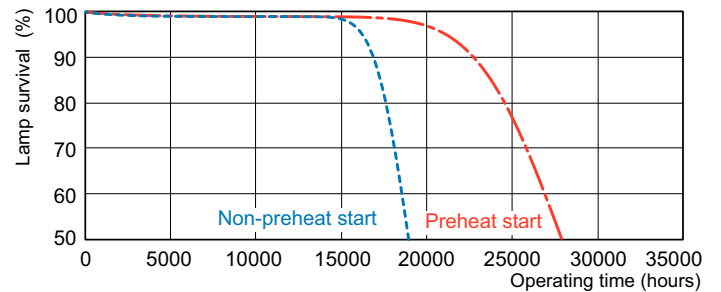

Product data

General Information		Operating and Electrical	
Cap-Base	G5 [G5]	Power Consumption	20.8 W
Features	na [Not Applicable]	Lamp Current (Nom)	0.165 A
Flux measurement reference	Sphere		
Light Technical		Controls and Dimming	
Color Code	830 [CCT of 3000K]	Dimmable	Yes
Luminous Flux	1,900 lumen		
Color Designation	Warm White (WW)	Mechanical and Housing	
Chromaticity Coordinate X (Nom)	0.44	Bulb Shape	T5 [16 mm (T5)]
Chromaticity Coordinate Y (Nom)	0.403		
Correlated Color Temperature (Nom)	3000 K	Approval and Application	
Luminous Efficacy (rated) (Nom)	90 lm/W	Energy Efficiency Class	G
Color rendering index (CRI)	82	Mercury (Hg) Content (Nom)	1.2 mg
		Energy Consumption kWh/1000 h	21 kWh
		EPREL Registration Number	423452

Photometric data

Spectral Power Distribution Colour - MASTER TL5 HE 21W/830 SLV/40

Lifetime

Life Expectancy Diagram - MASTER TL5 HE 21W/830 SLV/40

Life Expectancy Diagram - MASTER TL5 HE 21W/830 SLV/40

MASTER TL5 High Efficiency