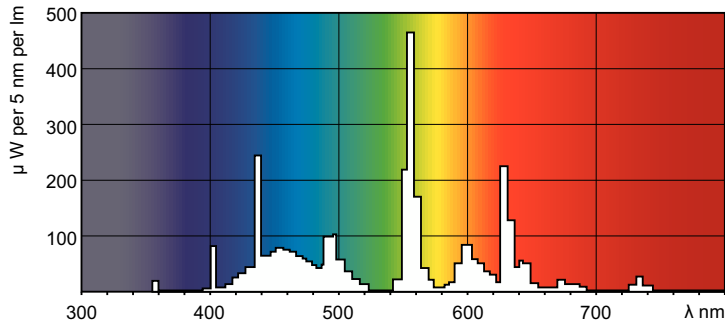

MASTER TL5 High Efficiency

MASTER TL5 HE 21W/865 SLV/40

This TL5 lamp (tube diameter 16 mm) has a high luminous efficacy, resulting in low energy consumption. The High Efficiency TL5 lamp offers excellent lumen maintenance and good color rendering. Application areas are offices, industry, public and governmental buildings, schools, hospitals and indoor sports lighting.

Product data

General Information		Operating and Electrical	
Cap-Base	G5 [G5]	Power Consumption	20.8 W
Features	na [Not Applicable]	Lamp Current (Nom)	0.165 A
Flux measurement reference	Sphere		
Light Technical		Controls and Dimming	
Color Code	865 [CCT of 6500K]	Dimmable	Yes
Luminous Flux	1,750 lumen		
Color Designation	Cool Daylight	Mechanical and Housing	
Chromaticity Coordinate X (Nom)	0.313	Bulb Shape	T5 [16 mm (T5)]
Chromaticity Coordinate Y (Nom)	0.337		
Correlated Color Temperature (Nom)	6500 K	Approval and Application	
Luminous Efficacy (rated) (Nom)	84 lm/W	Energy Efficiency Class	G
Color rendering index (CRI)	82	Mercury (Hg) Content (Nom)	1.2 mg
		Energy Consumption kWh/1000 h	21 kWh
		EPREL Registration Number	423456

MASTER TL5 High Efficiency

Product Data

Full product code	871150071011655
Order product name	MASTER TL5 HE 21W/865 SLV/40
Order code	927926286555
Numerator - Quantity Per Pack	1
Numerator - Packs per outer box	40

Photometric data

Spectral Power Distribution Colour - MASTER TL5 HE 21W/865 SLV/40

Lifetime

Life Expectancy Diagram - MASTER TL5 HE 21W/865 SLV/40

Life Expectancy Diagram - MASTER TL5 HE 21W/865 SLV/40

MASTER TL5 High Efficiency