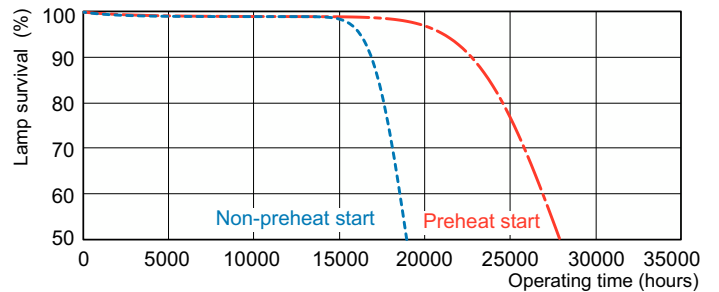

Product data

General Information		Operating and Electrical	
Cap-Base	G5 [G5]	Power Consumption	20.8 W
Features	na [Not Applicable]	Lamp Current (Nom)	0.165 A
Flux measurement reference	Sphere		
Light Technical		Controls and Dimming	
Color Code	865 [CCT of 6500K]	Dimmable	Yes
Luminous Flux	1,750 lumen		
Color Designation	Cool Daylight	Mechanical and Housing	
Chromaticity Coordinate X (Nom)	0.313	Bulb Shape	T5 [16 mm (T5)]
Chromaticity Coordinate Y (Nom)	0.337		
Correlated Color Temperature (Nom)	6500 K	Approval and Application	
Luminous Efficacy (rated) (Nom)	84 lm/W	Energy Efficiency Class	G
Color rendering index (CRI)	82	Mercury (Hg) Content (Nom)	1.2 mg
		Energy Consumption kWh/1000 h	21 kWh
		EPREL Registration Number	423456

Photometric data

Spectral Power Distribution Colour - MASTER TL5 HE 21W/865 SLV/40

Lifetime

Life Expectancy Diagram - MASTER TL5 HE 21W/865 SLV/40

Life Expectancy Diagram - MASTER TL5 HE 21W/865 SLV/40

MASTER TL5 High Efficiency