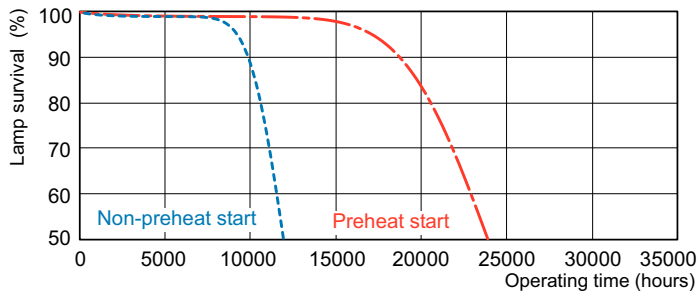

Product data

General Information		Operating and Electrical	
Cap-Base	G5 [G5]	Power Consumption	20.8 W
Features	na [Not Applicable]	Lamp Current (Nom)	0.165 A
Flux measurement reference	Sphere		
Light Technical		Controls and Dimming	
Color Code	865 [CCT of 6500K]	Dimmable	Yes
Luminous Flux	1,750 lumen		
Color Designation	Cool Daylight	Mechanical and Housing	
Chromaticity Coordinate X (Nom)	0.313	Bulb Shape	T5 [16 mm (T5)]
Chromaticity Coordinate Y (Nom)	0.337		
Correlated Color Temperature (Nom)	6500 K	Approval and Application	
Luminous Efficacy (rated) (Nom)	84 lm/W	Energy Efficiency Class	G
Color rendering index (CRI)	82	Mercury (Hg) Content (Nom)	1.2 mg
		Energy Consumption kWh/1000 h	21 kWh
		EPREL Registration Number	423456

Photometric data

Spectral Power Distribution Colour - MASTER TL5 HE 21W/865 SLV/40

Lifetime

Life Expectancy Diagram - MASTER TL5 HE 21W/865 SLV/40

Life Expectancy Diagram - MASTER TL5 HE 21W/865 SLV/40

MASTER TL5 High Efficiency