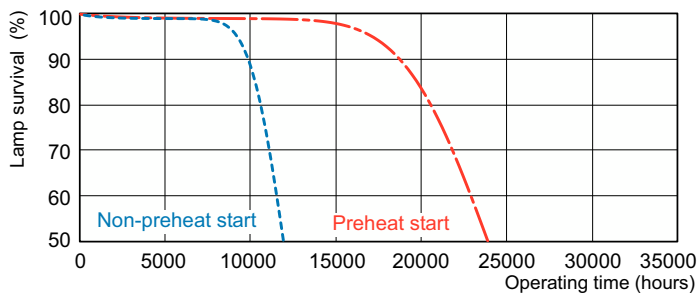

Photometric data

Spectral Power Distribution Colour - MASTER TL5 HE 35W/830 SLV/40

Lifetime

Life Expectancy Diagram - MASTER TL5 HE 35W/830 SLV/40

Life Expectancy Diagram - MASTER TL5 HE 35W/830 SLV/40

MASTER TL5 High Efficiency