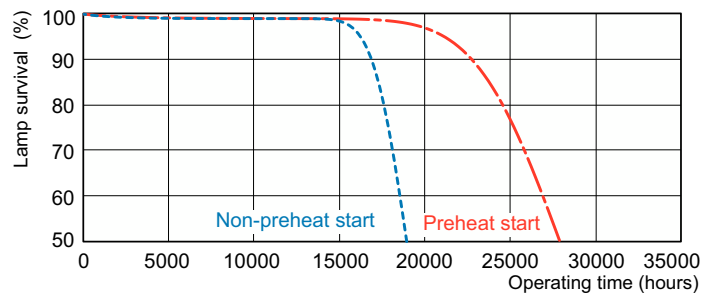

Photometric data

Spectral Power Distribution Colour - MASTER TL5 HE 35W/830 SLV/40

Lifetime

Life Expectancy Diagram - MASTER TL5 HE 35W/830 SLV/40

Life Expectancy Diagram - MASTER TL5 HE 35W/830 SLV/40

MASTER TL5 High Efficiency