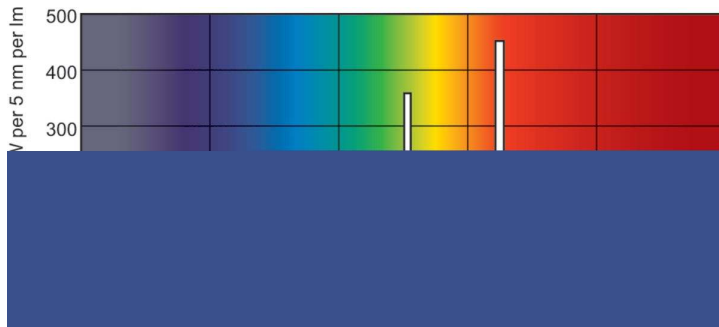

Product data

General Information	
Cap-Base	G5 [G5]
Features	na [Not Applicable]
Flux measurement reference	Sphere

Light Technical	
Color Code	830 [CCT of 3000K]
Luminous Flux	3,315 lumen
Color Designation	Warm White (WW)
Chromaticity Coordinate X (Nom)	0.44
Chromaticity Coordinate Y (Nom)	0.403
Correlated Color Temperature (Nom)	3000 K
Luminous Efficacy (rated) (Nom)	94 lm/W
Color rendering index (CRI)	82

Photometric data

Spectral Power Distribution Colour - MASTER TL5 HE 35W/830 SLV/40

Lifetime

Life Expectancy Diagram - MASTER TL5 HE 35W/830 SLV/40

Life Expectancy Diagram - MASTER TL5 HE 35W/830 SLV/40

MASTER TL5 High Efficiency