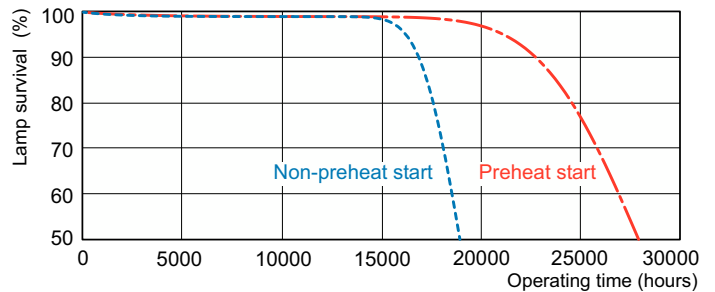

Life Expectancy Diagram - MASTER TL5 HO 24W/830 SLV/40

Life Expectancy Diagram - MASTER TL5 HO 24W/830 SLV/40