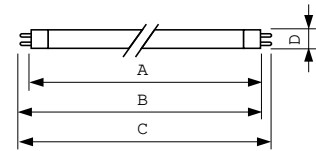

### Product data

General Information		Operating and Electrical	
Cap-Base	G5 [G5]	Power Consumption	22.7 W
Features	na [Not Applicable]	Lamp Current (Nom)	0.295 A
Flux measurement reference	Sphere		
Light Technical		Controls and Dimming	
Color Code	830 [CCT of 3000K]	Dimmable	Yes
Luminous Flux	1,700 lumen		
Color Designation	Warm White (WW)	Mechanical and Housing	
Chromaticity Coordinate X (Nom)	0.44	Bulb Shape	T5 [16 mm (T5)]
Chromaticity Coordinate Y (Nom)	0.403		
Correlated Color Temperature (Nom)	3000 K	Approval and Application	
Luminous Efficacy (rated) (Nom)	76 lm/W	Energy Efficiency Class	G
Color rendering index (CRI)	82	Mercury (Hg) Content (Nom)	1.2 mg
		Energy Consumption kWh/1000 h	23 kWh
		EPREL Registration Number	423553

## Dimensional drawing

Product	D (max)	A (max)	B (max)	B (min)	C (max)
MASTER TL5 HO 24W/830 SLV/40	17 mm	549.0 mm	556.1 mm	553.7 mm	563.2 mm