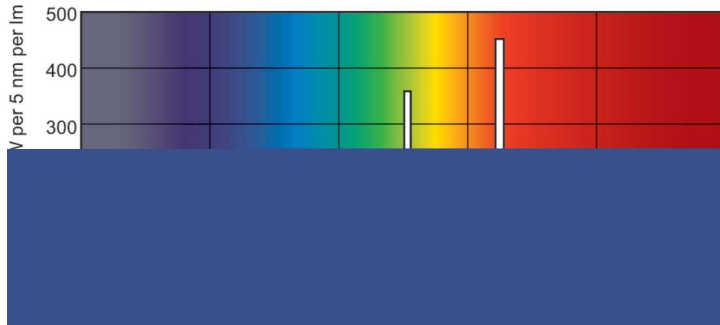

### Product data

General Information		Operating and Electrical	
Cap-Base	G5 [G5]	Power Consumption	22.7 W
Features	na [Not Applicable]	Lamp Current (Nom)	0.295 A
Flux measurement reference	Sphere		
Light Technical		Controls and Dimming	
Color Code	830 [CCT of 3000K]	Dimmable	Yes
Luminous Flux	1,700 lumen		
Color Designation	Warm White (WW)	Mechanical and Housing	
Chromaticity Coordinate X (Nom)	0.44	Bulb Shape	T5 [16 mm (T5)]
Chromaticity Coordinate Y (Nom)	0.403		
Correlated Color Temperature (Nom)	3000 K	Approval and Application	
Luminous Efficacy (rated) (Nom)	76 lm/W	Energy Efficiency Class	G
Color rendering index (CRI)	82	Mercury (Hg) Content (Nom)	1.2 mg
		Energy Consumption kWh/1000 h	23 kWh
		EPREL Registration Number	423553

## Photometric data

Spectral Power Distribution Colour - MASTER TL5 HO 24W/830 SLV/40