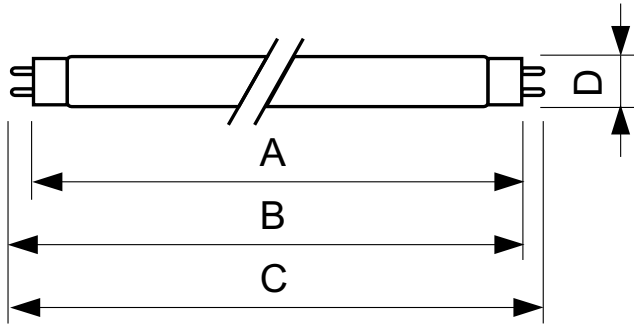

Operating and Electrical	
Power (Nom)	58.5 W
Lamp Current (Nom)	0.670 A

Voltage (Nom)	
Voltage (Nom)	111 V

Controls and Dimming	
Dimmable	Yes

Mechanical and Housing	
Bulb Shape	T8 [26 mm (T8)]

Approval and Application	
Mercury (Hg) Content (Nom)	8.0 mg
Energy Consumption kWh/1000 h	68 kWh

Product Data	
Full product code	871150095051240
Order product name	TL-D 58W/54-765 1SL/25
EAN/UPC - Product	8711500950512
Order code	928049005422
Numerator - Quantity Per Pack	1

TL-D Standard Colours

Numerator - Packs per outer box	25
Material Nr. (12NC)	928049005422
Net Weight (Piece)	167.000 g

ILCOS Code	FD-58/62/2A-E-G13
------------	-------------------

Dimensional drawing

TL-D 58W/54-765

Product	D (max)	A (max)	B (max)	B (min)	C (max)
TL-D 58W/54-765 1SL/25	28 mm	1500.0 mm	1507.1 mm	1504.7 mm	1514.2 mm