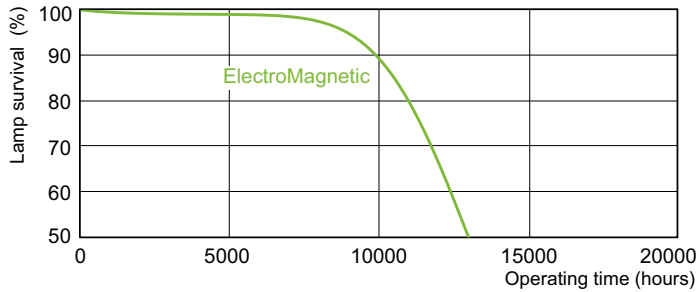

Photometric data

Lightcolor /54-765

Lightcolor /54-765

Lifetime

TL-D Standard Colours Life Expectancy 3 h cycle

TL-D Standard Colours Life Expectancy 12 h cycle

TL-D Standard Colours

Lifetime