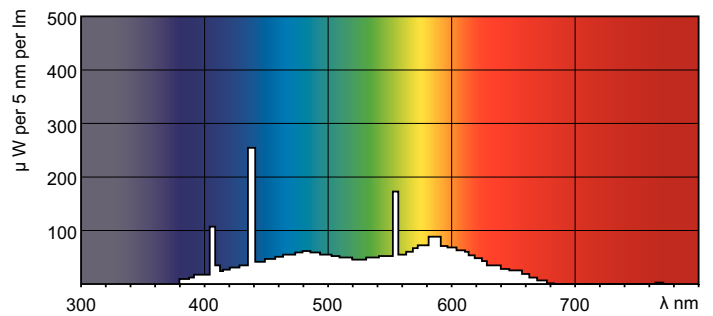

ILCOS Code	FD-58/62/2A-E-G13
------------	-------------------

Dimensional drawing

TL-D 58W/54-765

Product	D (max)	A (max)	B (max)	B (min)	C (max)
TL-D 58W/54-765 1SL/25	28 mm	1500.0 mm	1507.1 mm	1504.7 mm	1514.2 mm

Photometric data

Lightcolor /54-765

Lightcolor /54-765

Lifetime

TL-D Standard Colours Life Expectancy 3 h cycle

TL-D Standard Colours Life Expectancy 12 h cycle

TL-D Standard Colours

Lifetime