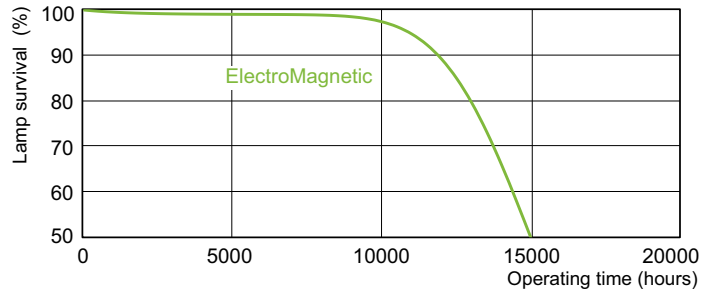

Photometric data

Lightcolor /54-765

Lightcolor /54-765

Lifetime

TL-D Standard Colours Life Expectancy 3 h cycle

TL-D Standard Colours Life Expectancy 12 h cycle

TL-D Standard Colours

Lifetime

TL-D Standard Colours Lumen Maintenance 3 h + 12 h cycle