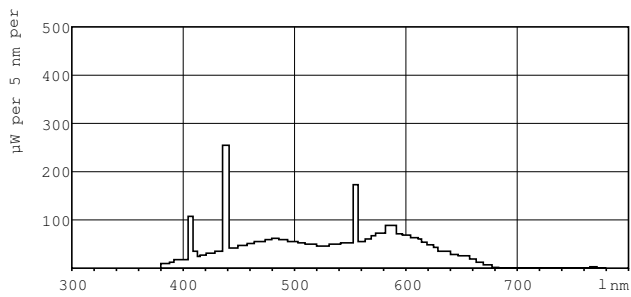

ILCOS Code	FD-58/62/2A-E-G13
------------	-------------------

Dimensional drawing

TL-D 58W/54-765

Product	D (max)	A (max)	B (max)	B (min)	C (max)
TL-D 58W/54-765 1SL/25	28 mm	1500.0 mm	1507.1 mm	1504.7 mm	1514.2 mm

Photometric data

Lightcolor /54-765

Lightcolor /54-765

Lifetime

TL-D Standard Colours Life Expectancy 3 h cycle

TL-D Standard Colours Life Expectancy 12 h cycle

TL-D Standard Colours

Lifetime