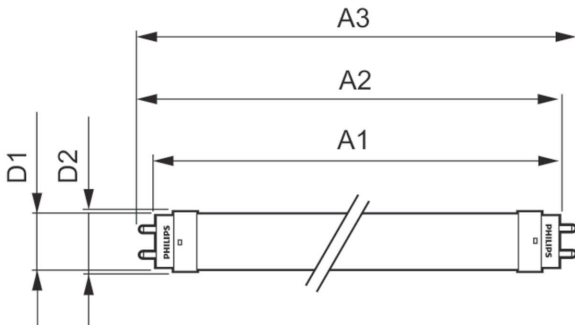

### Product data

General information		Voltage (Nom)	
Cap-Base	G13 [ Medium Bi-Pin Fluorescent]	220-240 V	
EU RoHS compliant	Yes	Temperature	
Nominal Lifetime (Nom)	15000 h	T-Ambient (Max)	45 °C
Switching Cycle	50000X	T-Ambient (Min)	-20 °C
Light technical		T-Storage (Max)	65 °C
Color Code	740 [ CCT of 4000K]	T-Storage (Min)	-40 °C
Beam Angle (Nom)	240 °	T-Case Maximum (Nom)	60 °C
Luminous Flux (Nom)	1600 lm	Controls and dimming	
Color Designation	Cool White (CW)	Dimmable	No
Correlated Color Temperature (Nom)	4000 K	Mechanical and housing	
Luminous Efficacy (rated) (Nom)	100.00 lm/W	Product Length	1200 mm
Color Consistency	<7	Bulb Shape	Tube, double-ended
Color Rendering Index (Nom)	73	Approval and application	
LLMF At End Of Nominal Lifetime (Nom)	70 %	Energy Saving Product	Yes
Operating and electrical		Suitable For Accent Lighting	No
Input Frequency	50 to 60 Hz	Approval Marks	RoHS compliance KEMA Keur certificate
Power (Nom)	16 W	Energy Consumption kWh/1000 h	16 kWh
Starting Time (Nom)	0.5 s		
Warm Up Time to 60% Light (Nom)	0.5 s		
Power Factor (Nom)	0.5		

## Product data

Full product code	871869659996900
Order product name	LEDtube 1200mm 16W 740 T8 AP I G
EAN/UPC - Product	8718696599969
Order code	929001184538
Numerator - Quantity Per Pack	1

Numerator - Packs per outer box	20
Material Nr. (12NC)	929001184538
Net Weight (Piece)	0.222 kg

## Dimensional drawing

LEDtube 1200mm 16W 740 T8 AP I G

Product	D1	D2	A1	A2	A3	C	D
LEDtube 1200mm 16W 740 T8 AP I G	25.68 mm	28 mm	1198 mm	1205 mm	1212 mm	1212 mm	27.8 mm

## Photometric data

LEDtube 600mm 8W 740 T8 CN I G

LEDtube 1200mm 16W 740 T8 CN I G

LEDtube 1200mm 16W G13 T8 740 1600lm AP C G