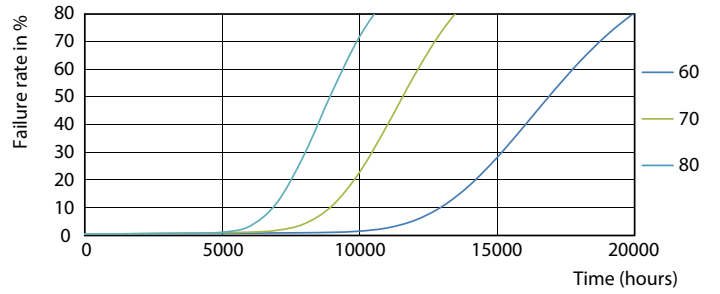

Product data

General Information	
Cap-Base	G13 [Medium Bi-Pin Fluorescent]
Nominal lifetime	15,000 hour(s)
Switching Cycle	50,000
Lighting Technology	LED
Light Technical	
Color Code	740 [CCT of 4000K]
Beam Angle (Nom)	240 degree(s)
Luminous Flux	800 lumen
Color Designation	Cool White (CW)
Correlated Color Temperature (Nom)	4000 K
Luminous Efficacy (rated) (Nom)	100.00 lm/W
Color Consistency	<7
Color rendering index (CRI)	73
LLMF At End Of Nominal Lifetime (Nom)	70 %
Operating and Electrical	
Line Frequency	50 to 60 Hz
Input Frequency	50 to 60 Hz
Starting Time (Nom)	0.5 s
Warm-up time to 60% light	0.5 s
Power Factor (Fraction)	0.5

Dimensional drawing

Product	D1	D2	A1	A2	A3	C	D
LEDtube 600mm	25.68	28 mm	588.5	595.5	602.5	602.5	27.8
8W 740 T8 AP I G	mm		mm	mm	mm	mm	mm

Photometric data

Light Distribution Diagram - LEDtube 600mm 8W 740 T8 AP I G

Spectral Power Distribution Colour - LEDtube 600mm 8W 740 T8 AP I G

Essential LEDtube

Lifetime

Life Expectancy Diagram - LEDtube 600mm 8W 740 T8 AP I G

Life Expectancy Diagram - LEDtube 600mm 8W 740 T8 AP I G