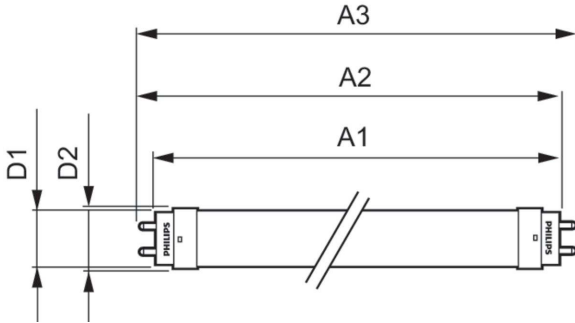

Product data

General Information	
Cap-Base	G13 [Medium Bi-Pin Fluorescent]
Nominal lifetime	15,000 hour(s)
Switching Cycle	50,000
Lighting Technology	LED
Light Technical	
Color Code	740 [CCT of 4000K]
Beam Angle (Nom)	240 degree(s)
Luminous Flux	800 lumen
Color Designation	Cool White (CW)
Correlated Color Temperature (Nom)	4000 K
Luminous Efficacy (rated) (Nom)	100.00 lm/W
Color Consistency	<7
Color rendering index (CRI)	73
LLMF At End Of Nominal Lifetime (Nom)	70 %
Operating and Electrical	
Line Frequency	50 to 60 Hz
Input Frequency	50 to 60 Hz
Starting Time (Nom)	0.5 s
Warm-up time to 60% light	0.5 s
Power Factor (Fraction)	0.5

Voltage (Nom)	220-240 V
Temperature	
Ambient temperature range	-20 °C to 45 °C
T-Case Maximum (Nom)	60 °C
Controls and Dimming	
Dimmable	No
Mechanical and Housing	
Product Length	600 mm
Bulb Shape	Tube, double-ended
Approval and Application	
Energy Saving Product	Yes
Suitable For Accent Lighting	No
Approval Marks	RoHS compliance KEMA Keur certificate
Energy Consumption kWh/1000 h	8 kWh
EU RoHS compliant	Yes
Product Data	
Full product code	871869664603800
Order product name	LEDtube 600mm 8W 740 T8 AP I G

Essential LEDtube

Order code	929001184738
Numerator - Quantity Per Pack	1
Numerator - Packs per outer box	20
Material number (12NC)	929001184738

Full product name	LEDtube 600mm 8W 740 T8 AP I G
EAN/UPC - Case	8718696646045

Dimensional drawing

Product	D1	D2	A1	A2	A3	C	D
LEDtube 600mm	25.68	28 mm	588.5	595.5	602.5	602.5	27.8
8W 740 T8 AP I G	mm		mm	mm	mm	mm	mm

Photometric data

Light Distribution Diagram - LEDtube 600mm 8W 740 T8 AP I G