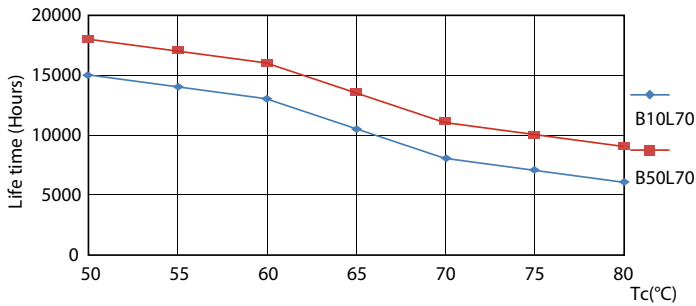

Product data

General Information	
Cap-Base	G13 [Medium Bi-Pin Fluorescent]
Nominal lifetime	15,000 hour(s)
Switching Cycle	50,000
Lighting Technology	LED
Light Technical	
Color Code	740 [CCT of 4000K]
Beam Angle (Nom)	240 degree(s)
Luminous Flux	800 lumen
Color Designation	Cool White (CW)
Correlated Color Temperature (Nom)	4000 K
Luminous Efficacy (rated) (Nom)	100.00 lm/W
Color Consistency	<7
Color rendering index (CRI)	73
LLMF At End Of Nominal Lifetime (Nom)	70 %
Operating and Electrical	
Line Frequency	50 to 60 Hz
Input Frequency	50 to 60 Hz
Starting Time (Nom)	0.5 s
Warm-up time to 60% light	0.5 s
Power Factor (Fraction)	0.5

Voltage (Nom)	220-240 V
Temperature	
Ambient temperature range	-20 °C to 45 °C
T-Case Maximum (Nom)	60 °C
Controls and Dimming	
Dimmable	No
Mechanical and Housing	
Product Length	600 mm
Bulb Shape	Tube, double-ended
Approval and Application	
Energy Saving Product	Yes
Suitable For Accent Lighting	No
Approval Marks	RoHS compliance KEMA Keur certificate
Energy Consumption kWh/1000 h	8 kWh
EU RoHS compliant	Yes
Product Data	
Full product code	871869664603800
Order product name	LEDtube 600mm 8W 740 T8 AP I G

Dimensional drawing

Product	D1	D2	A1	A2	A3	C	D
LEDtube 600mm	25.68	28 mm	588.5	595.5	602.5	602.5	27.8
8W 740 T8 AP I G	mm		mm	mm	mm	mm	mm

Photometric data

Light Distribution Diagram - LEDtube 600mm 8W 740 T8 AP I G

Spectral Power Distribution Colour - LEDtube 600mm 8W 740 T8 AP I G

Essential LEDtube

Lifetime

Life Expectancy Diagram - LEDtube 600mm 8W 740 T8 AP I G

Life Expectancy Diagram - LEDtube 600mm 8W 740 T8 AP I G