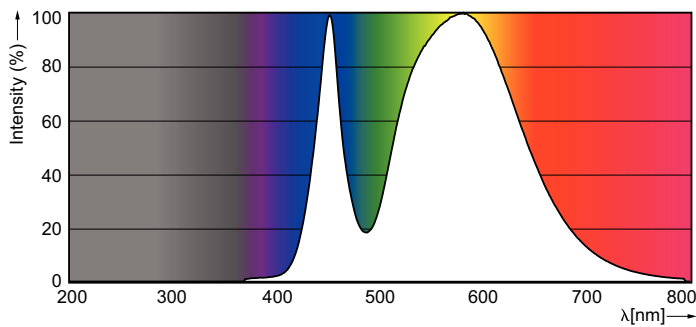

Product data

General Information	
Cap-Base	G13 [Medium Bi-Pin Fluorescent]
Nominal lifetime	15,000 hour(s)
Switching Cycle	50,000
Lighting Technology	LED
Light Technical	
Color Code	740 [CCT of 4000K]
Beam Angle (Nom)	240 degree(s)
Luminous Flux	800 lumen
Color Designation	Cool White (CW)
Correlated Color Temperature (Nom)	4000 K
Luminous Efficacy (rated) (Nom)	100.00 lm/W
Color Consistency	<7
Color rendering index (CRI)	73
LLMF At End Of Nominal Lifetime (Nom)	70 %
Operating and Electrical	
Line Frequency	50 to 60 Hz
Input Frequency	50 to 60 Hz
Starting Time (Nom)	0.5 s
Warm-up time to 60% light	0.5 s
Power Factor (Fraction)	0.5

Voltage (Nom)	220-240 V
Temperature	
Ambient temperature range	-20 °C to 45 °C
T-Case Maximum (Nom)	60 °C
Controls and Dimming	
Dimmable	No
Mechanical and Housing	
Product Length	600 mm
Bulb Shape	Tube, double-ended
Approval and Application	
Energy Saving Product	Yes
Suitable For Accent Lighting	No
Approval Marks	RoHS compliance KEMA Keur certificate
Energy Consumption kWh/1000 h	8 kWh
EU RoHS compliant	Yes
Product Data	
Full product code	871869664603800
Order product name	LEDtube 600mm 8W 740 T8 AP I G

Dimensional drawing

Product	D1	D2	A1	A2	A3	C	D
LEDtube 600mm	25.68	28 mm	588.5	595.5	602.5	602.5	27.8
8W 740 T8 AP I G	mm		mm	mm	mm	mm	mm

Photometric data

Light Distribution Diagram - LEDtube 600mm 8W 740 T8 AP I G

Spectral Power Distribution Colour - LEDtube 600mm 8W 740 T8 AP I G

Essential LEDtube

Lifetime

Life Expectancy Diagram - LEDtube 600mm 8W 740 T8 AP I G

Life Expectancy Diagram - LEDtube 600mm 8W 740 T8 AP I G