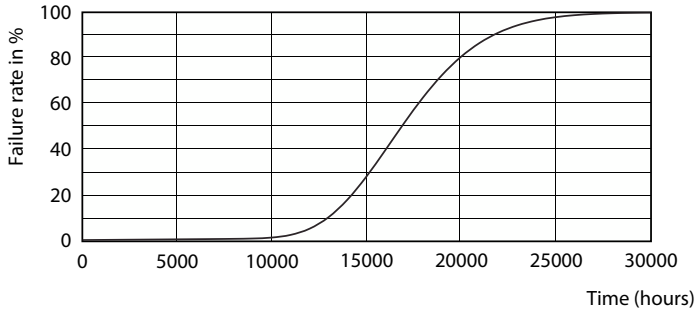

Product data

General Information	
Cap-Base	G13 [Medium Bi-Pin Fluorescent]
Nominal lifetime	15,000 hour(s)
Switching Cycle	50,000
Lighting Technology	LED
Light Technical	
Color Code	740 [CCT of 4000K]
Beam Angle (Nom)	240 degree(s)
Luminous Flux	800 lumen
Color Designation	Cool White (CW)
Correlated Color Temperature (Nom)	4000 K
Luminous Efficacy (rated) (Nom)	100.00 lm/W
Color Consistency	<7
Color rendering index (CRI)	73
LLMF At End Of Nominal Lifetime (Nom)	70 %
Operating and Electrical	
Line Frequency	50 to 60 Hz
Input Frequency	50 to 60 Hz
Starting Time (Nom)	0.5 s
Warm-up time to 60% light	0.5 s
Power Factor (Fraction)	0.5

Dimensional drawing

Product	D1	D2	A1	A2	A3	C	D
LEDtube 600mm	25.68	28 mm	588.5	595.5	602.5	602.5	27.8
8W 740 T8 AP I G	mm		mm	mm	mm	mm	mm

Photometric data

Light Distribution Diagram - LEDtube 600mm 8W 740 T8 AP I G

Spectral Power Distribution Colour - LEDtube 600mm 8W 740 T8 AP I G

Essential LEDtube

Lifetime

Life Expectancy Diagram - LEDtube 600mm 8W 740 T8 AP I G

Life Expectancy Diagram - LEDtube 600mm 8W 740 T8 AP I G