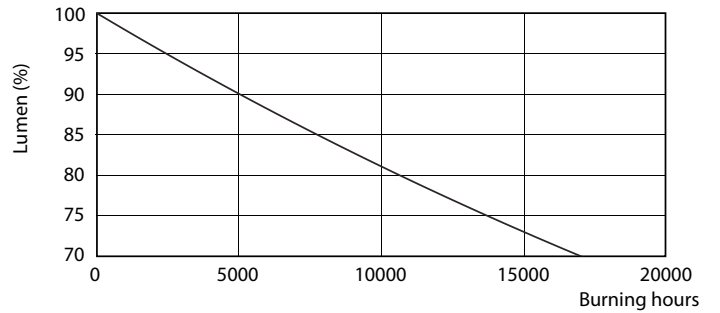

Product data

General Information	
Cap-Base	G13 [Medium Bi-Pin Fluorescent]
Nominal lifetime	15,000 hour(s)
Switching Cycle	50,000
Lighting Technology	LED
Light Technical	
Color Code	740 [CCT of 4000K]
Beam Angle (Nom)	240 degree(s)
Luminous Flux	800 lumen
Color Designation	Cool White (CW)
Correlated Color Temperature (Nom)	4000 K
Luminous Efficacy (rated) (Nom)	100.00 lm/W
Color Consistency	<7
Color rendering index (CRI)	73
LLMF At End Of Nominal Lifetime (Nom)	70 %
Operating and Electrical	
Line Frequency	50 to 60 Hz
Input Frequency	50 to 60 Hz
Starting Time (Nom)	0.5 s
Warm-up time to 60% light	0.5 s
Power Factor (Fraction)	0.5

Voltage (Nom)	220-240 V
Temperature	
Ambient temperature range	-20 °C to 45 °C
T-Case Maximum (Nom)	60 °C
Controls and Dimming	
Dimmable	No
Mechanical and Housing	
Product Length	600 mm
Bulb Shape	Tube, double-ended
Approval and Application	
Energy Saving Product	Yes
Suitable For Accent Lighting	No
Approval Marks	RoHS compliance KEMA Keur certificate
Energy Consumption kWh/1000 h	8 kWh
EU RoHS compliant	Yes
Product Data	
Full product code	871869664603800
Order product name	LEDtube 600mm 8W 740 T8 AP I G

Dimensional drawing

Product	D1	D2	A1	A2	A3	C	D
LEDtube 600mm	25.68	28 mm	588.5	595.5	602.5	602.5	27.8
8W 740 T8 AP I G	mm		mm	mm	mm	mm	mm

Photometric data

Light Distribution Diagram - LEDtube 600mm 8W 740 T8 AP I G

Spectral Power Distribution Colour - LEDtube 600mm 8W 740 T8 AP I G

Essential LEDtube

Lifetime

Life Expectancy Diagram - LEDtube 600mm 8W 740 T8 AP I G

Life Expectancy Diagram - LEDtube 600mm 8W 740 T8 AP I G