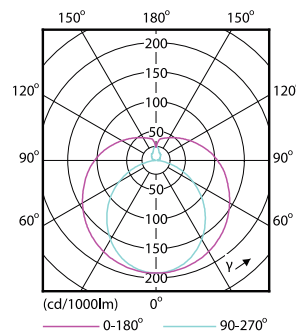

Product data

General Information	
Cap-Base	G13 [Medium Bi-Pin Fluorescent]
Nominal lifetime	15,000 hour(s)
Switching Cycle	50,000
Lighting Technology	LED
Light Technical	
Color Code	740 [CCT of 4000K]
Beam Angle (Nom)	240 degree(s)
Luminous Flux	800 lumen
Color Designation	Cool White (CW)
Correlated Color Temperature (Nom)	4000 K
Luminous Efficacy (rated) (Nom)	100.00 lm/W
Color Consistency	<7
Color rendering index (CRI)	73
LLMF At End Of Nominal Lifetime (Nom)	70 %
Operating and Electrical	
Line Frequency	50 to 60 Hz
Input Frequency	50 to 60 Hz
Starting Time (Nom)	0.5 s
Warm-up time to 60% light	0.5 s
Power Factor (Fraction)	0.5

Voltage (Nom)	220-240 V
Temperature	
Ambient temperature range	-20 °C to 45 °C
T-Case Maximum (Nom)	60 °C
Controls and Dimming	
Dimmable	No
Mechanical and Housing	
Product Length	600 mm
Bulb Shape	Tube, double-ended
Approval and Application	
Energy Saving Product	Yes
Suitable For Accent Lighting	No
Approval Marks	RoHS compliance KEMA Keur certificate
Energy Consumption kWh/1000 h	8 kWh
EU RoHS compliant	Yes
Product Data	
Full product code	871869664603800
Order product name	LEDtube 600mm 8W 740 T8 AP I G

Dimensional drawing

Product	D1	D2	A1	A2	A3	C	D
LEDtube 600mm	25.68	28 mm	588.5	595.5	602.5	602.5	27.8
8W 740 T8 AP I G	mm		mm	mm	mm	mm	mm

Photometric data

Light Distribution Diagram - LEDtube 600mm 8W 740 T8 AP I G

Spectral Power Distribution Colour - LEDtube 600mm 8W 740 T8 AP I G

Essential LEDtube

Lifetime

Life Expectancy Diagram - LEDtube 600mm 8W 740 T8 AP I G

Life Expectancy Diagram - LEDtube 600mm 8W 740 T8 AP I G