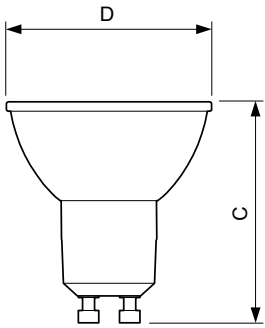

Classic LEDspotMV

Order product name	Essential LED 4.6-50W GU10 827 36D
EAN/UPC - Product	8718696700594
Order code	929001215208
Numerator - Quantity Per Pack	1
Numerator - Packs per outer box	10

Material Nr. (12NC)	929001215208
Net Weight (Piece)	0.038 kg

Dimensional drawing

LEDClassic 50W GU10 WW 230V 36D ND 1BC/6

Product	D	C
Essential LED 4.6-50W GU10 827 36D	50 mm	54 mm