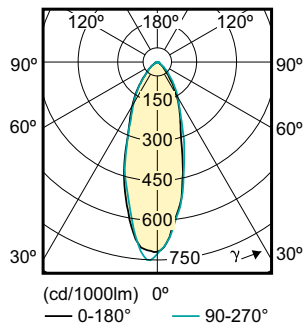

### Product data

General Information		Lamp Current (Nom)	
Cap-Base	GU10 [ GU10]		39 mA
EU RoHS compliant	Yes	Wattage Equivalent	50 W
Nominal Lifetime (Nom)	15000 h	Starting Time (Nom)	0.5 s
Switching Cycle	50000X	Warm Up Time to 60% Light (Nom)	0.5 s
Technical Type	4.6-50W	Power Factor (Nom)	0.5
		Voltage (Nom)	220-240 V
Light Technical		Temperature	
Color Code	827 [ CCT of 2700K]	T-Case Maximum (Nom)	78 °C
Beam Angle (Nom)	36 °		
Luminous Flux (Nom)	395 lm	Controls and Dimming	
Luminous Intensity (Nom)	700 cd	Dimmable	No
Color Designation	Warm White (WW)	Mechanical and Housing	
Correlated Color Temperature (Nom)	2700 K	Bulb Shape	PAR16 [ PAR 2 inch]
Luminous Efficacy (rated) (Nom)	85.90 lm/W	Approval and Application	
Color Consistency	<6	Suitable For Accent Lighting	Yes
Color Rendering Index (Nom)	80	Energy Consumption kWh/1000 h	5 kWh
LLMF At End Of Nominal Lifetime (Nom)	70 %	Product Data	
Operating and Electrical		Full product code	871869670059400
Input Frequency	50 to 60 Hz		
Power (Nom)	4.6 W		

## Dimensional drawing

LEDClassic 50W GU10 WW 230V 36D ND 1BC/6

Product	D	C
Essential LED 4.6-50W GU10 827 36D	50 mm	54 mm

## Photometric data

LEDspotMV GU10 MR16 827

LED Lamps, CorePro LEDspotMV 4.6-50W GU10 PAR16 827 355lm 36D

LED Lamps, CorePro LEDspotMV 4.6-50W GU10 PAR16 827 355lm 36D