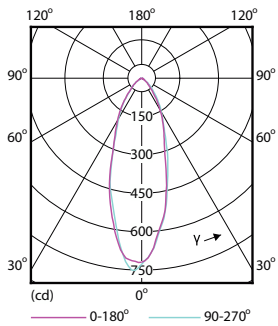

Product data

General Information		Power Consumption	
Cap-Base	GU10 [GU10]	Lamp Current (Nom)	39 mA
Nominal lifetime	15,000 hour(s)	Wattage Equivalent	50 W
Switching Cycle	50,000	Starting Time (Nom)	0.5 s
Lighting Technology	LED	Warm-up time to 60% light	0.5 s
EU RoHS compliant	Yes	Power Factor (Fraction)	0.5
		Voltage (Nom)	220-240 V
Light Technical		Temperature	
Color Code	830 [CCT of 3000K]	T-Case Maximum (Nom)	85 °C
Beam Angle (Nom)	36 degree(s)		
Luminous Flux	410 lumen	Controls and Dimming	
Luminous Intensity (Nom)	740 cd	Dimmable	No
Color Designation	White (WH)		
Correlated Color Temperature (Nom)	3000 K	Mechanical and Housing	
Luminous Efficacy (rated) (Nom)	89.10 lm/W	Bulb Shape	PAR16 [PAR 2 inch/50mm]
Color Consistency	<6		
Color rendering index (CRI)	80	Approval and Application	
LLMF At End Of Nominal Lifetime (Nom)	70 %	Suitable For Accent Lighting	Yes
		Energy Consumption kWh/1000 h	5 kWh
Operating and Electrical			
Line Frequency	50 to 60 Hz		
Input Frequency	50 to 60 Hz		

Photometric data

Spectral Power Distribution Colour

Accent Lighting Spots - Essential LED 4.6-50W GU10 830 36D

Light Distribution Diagram - Essential LED 4.6-50W GU10 830 36D

Classic LEDspotMV

Lifetime

Life Expectancy Diagram - Essential LED 4.6-50W GU10 830 36D