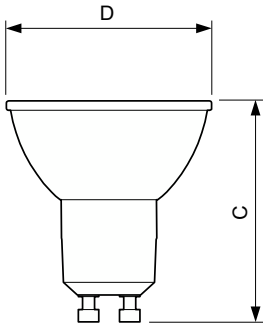

Classic LEDspotMV

Product Data

Full product code	871869671342600
Order product name	Essential LED 4.6-50W GU10 830 36D
Order code	929001218108
Numerator - Quantity Per Pack	1
Numerator - Packs per outer box	10

Material Nr. (12NC)	929001218108
Full product name	Essential LED 4.6-50W GU10 830 36D
EAN/UPC - Case	8718696713433
EAN/UPC - Product/Case	8718696713426

Dimensional drawing

Product	D	C
Essential LED 4.6-50W GU10 830 36D	50 mm	54 mm