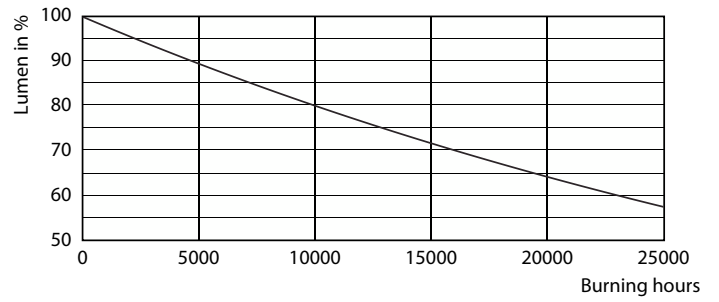

Product data

General Information		Power Consumption	
Cap-Base	GU10 [GU10]	Lamp Current (Nom)	39 mA
Nominal lifetime	15,000 hour(s)	Wattage Equivalent	50 W
Switching Cycle	50,000	Starting Time (Nom)	0.5 s
Lighting Technology	LED	Warm-up time to 60% light	0.5 s
EU RoHS compliant	Yes	Power Factor (Fraction)	0.5
		Voltage (Nom)	220-240 V
Light Technical		Temperature	
Color Code	830 [CCT of 3000K]	T-Case Maximum (Nom)	85 °C
Beam Angle (Nom)	36 degree(s)		
Luminous Flux	410 lumen	Controls and Dimming	
Luminous Intensity (Nom)	740 cd	Dimmable	No
Color Designation	White (WH)		
Correlated Color Temperature (Nom)	3000 K	Mechanical and Housing	
Luminous Efficacy (rated) (Nom)	89.10 lm/W	Bulb Shape	PAR16 [PAR 2 inch/50mm]
Color Consistency	<6		
Color rendering index (CRI)	80	Approval and Application	
LLMF At End Of Nominal Lifetime (Nom)	70 %	Suitable For Accent Lighting	Yes
		Energy Consumption kWh/1000 h	5 kWh
Operating and Electrical			
Line Frequency	50 to 60 Hz		
Input Frequency	50 to 60 Hz		

Photometric data

Spectral Power Distribution Colour

Accent Lighting Spots - Essential LED 4.6-50W GU10 830 36D

Light Distribution Diagram - Essential LED 4.6-50W GU10 830 36D

Classic LEDspotMV

Lifetime

Life Expectancy Diagram - Essential LED 4.6-50W GU10 830 36D