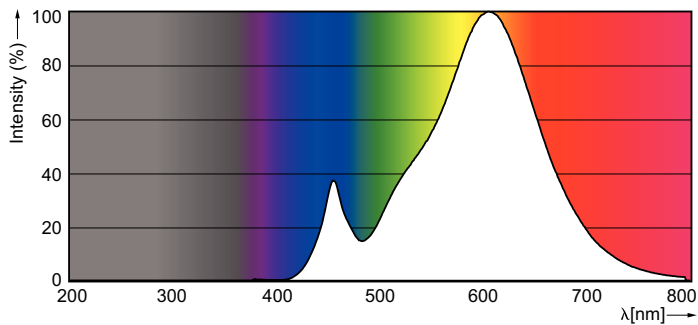

Classic filament LEDbulbs

Energy Consumption kWh/1000 h	2 kWh
Product Data	
Full product code	871869657427000
Order product name	LEDClassic 2-25W B35 E14 WW CL ND APR
EAN/UPC - Product	8718696574270
Order code	929001238308

Numerator - Quantity Per Pack	1
Numerator - Packs per outer box	10
Material Nr. (12NC)	929001238308
Net Weight (Piece)	0.014 kg

Dimensional drawing

Product	D	C
LEDClassic 2-25W B35 E14 WW CL ND APR	35 mm	97 mm

Photometric data

LED Lamps, Lightcolour /827 ND CL