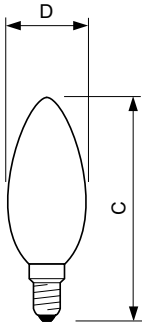

Classic filament LEDbulbs

Energy Consumption kWh/1000 h	2 kWh
Product Data	
Full product code	871869657427000
Order product name	LEDClassic 2-25W B35 E14 WW CL ND APR
EAN/UPC - Product	8718696574270
Order code	929001238308

Numerator - Quantity Per Pack	1
Numerator - Packs per outer box	10
Material Nr. (12NC)	929001238308
Net Weight (Piece)	0.014 kg

Dimensional drawing

filament 2.5W-25W 250lm NAD 2700K E14ND

Product	D	C
LEDClassic 2-25W B35 E14 WW CL ND APR	35 mm	97 mm