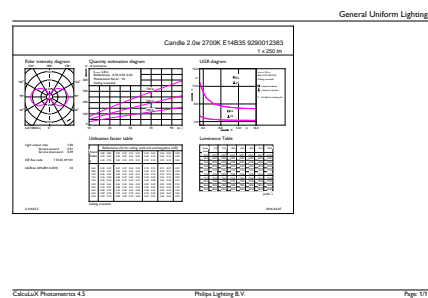

Classic LED Candle ND 2-25W B35 827 CL