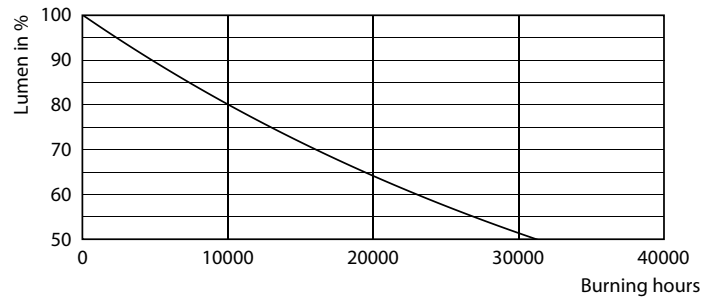

LEDCandle CLA 4.3-40W E14 B35 Clear 827 ND