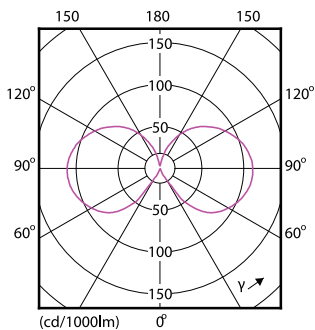

Classic LED Candle ND 2-25W B35 827 CL