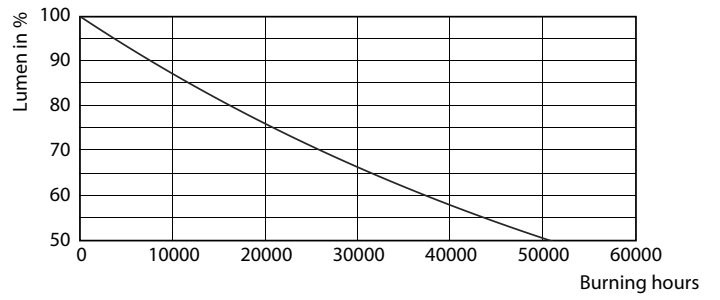

MASTER LEDspot PAR

Lifetime

MASTER LEDspot PAR 50W E27 827 25D

MASTER LEDspot PAR 50W E27 827 25D