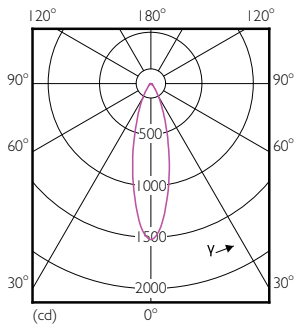

Product data

General Information	
Cap-Base	E27 [E27]
EU RoHS compliant	Yes
Nominal Lifetime (Nom)	25000 h
Switching Cycle	25000X
Technical Type	6-50W
Light Technical	
Color Code	827 [CCT of 2700K]
Beam Angle (Nom)	25 °
Luminous Flux (Nom)	520 lm
Luminous Intensity (Nom)	1500 cd
Color Designation	Warm White (WW)
Correlated Color Temperature (Nom)	2700 K
Luminous Efficacy (rated) (Nom)	86.67 lm/W
Color Consistency	<6
Color Rendering Index (Nom)	80
LLMF At End Of Nominal Lifetime (Nom)	70 %
Operating and Electrical	
Input Frequency	50 to 60 Hz
Power (Nom)	6 W
Lamp Current (Nom)	32 mA

MASTER LEDspot PAR

Order code	929001317408
Numerator - Quantity Per Pack	1
Numerator - Packs per outer box	6
Material Nr. (12NC)	929001317408

Net Weight (Piece)	0.135 kg
--------------------	----------

Dimensional drawing

PAR20 220-240V 6W-50W 25D 2700K E26 D

Product	D	C
MAS LEDspot D 6-50W E27 827 PAR20 25D	64 mm	85 mm

Photometric data

MASTER LEDspot PAR 50W E27 827 25D

MASTER LEDspot PAR 50W E27 827 25D

MASTER LEDspot PAR 50W E27 827 25D