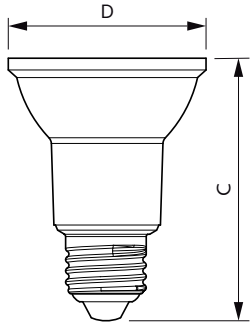

Product data

General Information	
Cap-Base	E27 [E27]
EU RoHS compliant	Yes
Nominal Lifetime (Nom)	25000 h
Switching Cycle	25000X
Technical Type	6-50W
Light Technical	
Color Code	827 [CCT of 2700K]
Beam Angle (Nom)	25 °
Luminous Flux (Nom)	520 lm
Luminous Intensity (Nom)	1500 cd
Color Designation	Warm White (WW)
Correlated Color Temperature (Nom)	2700 K
Luminous Efficacy (rated) (Nom)	86.67 lm/W
Color Consistency	<6
Color Rendering Index (Nom)	80
LLMF At End Of Nominal Lifetime (Nom)	70 %
Operating and Electrical	
Input Frequency	50 to 60 Hz
Power (Nom)	6 W
Lamp Current (Nom)	32 mA

Wattage Equivalent	50 W
Starting Time (Nom)	0.5 s
Warm Up Time to 60% Light (Nom)	0.5 s
Power Factor (Nom)	0.85
Voltage (Nom)	220-240 V
Temperature	
T-Case Maximum (Nom)	80 °C
Controls and Dimming	
Dimmable	Yes
Mechanical and Housing	
Bulb Shape	PAR20 [PAR 2.5 inch]
Approval and Application	
Suitable For Accent Lighting	Yes
Energy Consumption kWh/1000 h	6 kWh
Product Data	
Full product code	871869671408900
Order product name	MAS LEDspot D 6-50W E27 827 PAR20 25D
EAN/UPC - Product	8718696714089

MASTER LEDspot PAR

Order code	929001317408
Numerator - Quantity Per Pack	1
Numerator - Packs per outer box	6
Material Nr. (12NC)	929001317408

Net Weight (Piece)	0.135 kg
--------------------	----------

Dimensional drawing