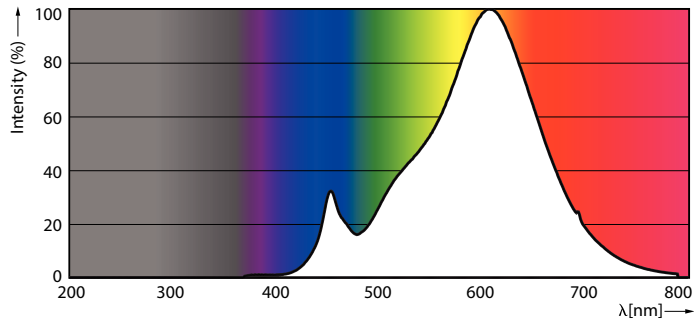

MASTER LEDspot PAR 50W E27 827 25D