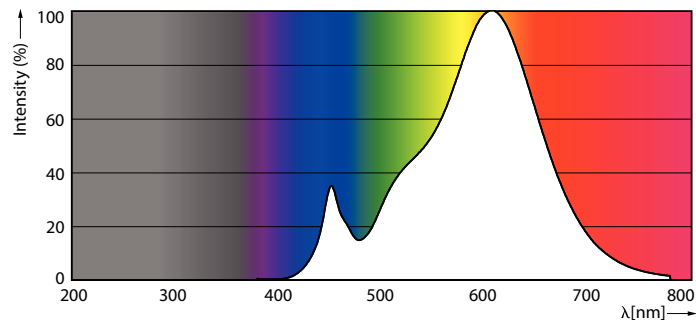

Photometric data

Spectral Power Distribution Colour - Essential LED 10-80W PAR38 827 25D

Accent Lighting Spots - Essential LED 10-80W PAR38 827 25D