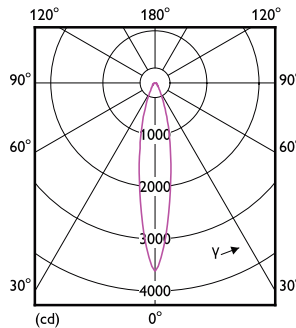

Product data

General Information	
Lighting Technology	LED
Switching Cycle	25,000
Nominal lifetime	15,000 hour(s)
Cap-Base	E27 [E27]
Light Technical	
Color Code	827 [CCT of 2700K]
Beam Angle (Nom)	25 degree(s)
Luminous Flux	900 lumen
Luminous Intensity (Nom)	1,800 cd
Color Designation	Warm White (WW)
Correlated Color Temperature (Nom)	2700 K
Luminous Efficacy (rated) (Nom)	90.00 lm/W
Color Consistency	<6
Color rendering index (CRI)	80
LLMF At End Of Nominal Lifetime (Nom)	70 %
Operating and Electrical	
Line Frequency	50 to 60 Hz

Product	D	C
Essential LED 10-80W PAR38 827 25D	122 mm	134 mm

Photometric data

Spectral Power Distribution Colour - Essential LED 10-80W PAR38 827 25D

Light Distribution Diagram - Essential LED 10-80W PAR38 827 25D