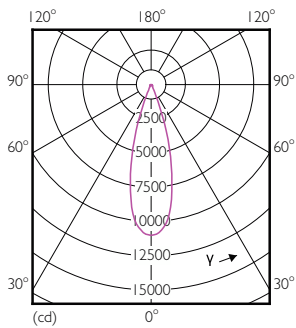

Photometric data

Light Distribution Diagram - Master LED PAR30L 32W 30D 857

Accent Lighting Spots - Master LED PAR30L 32W 30D 857