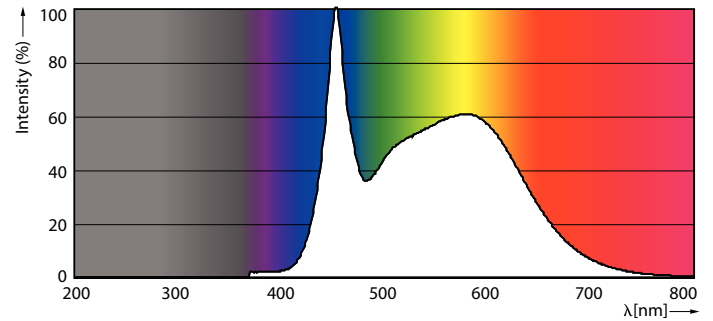

Photometric data

Spectral Power Distribution Colour - Master LED PAR30L 32W 30D 857

Accent Lighting Spots - Master LED PAR30L 32W 30D 857