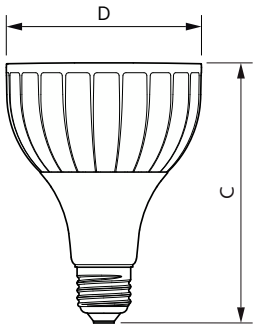

MASTER LEDspot PAR High Lumen

Energy Consumption kWh/1000 h	32 kWh
Product Data	
Full product code	871869673148200
Order product name	Master LED PAR30L 32W 30D 857
Order code	929001354908
Numerator - Quantity Per Pack	1

Numerator - Packs per outer box	6
Material Nr. (12NC)	929001354908
Full product name	Master LED PAR30L 32W 30D 857
EAN/UPC - Case	8718696731499
EAN/UPC - Product/Case	8718696731482

Dimensional drawing

Product	D	C
Master LED PAR30L 32W 30D 857	95.5 mm	129 mm