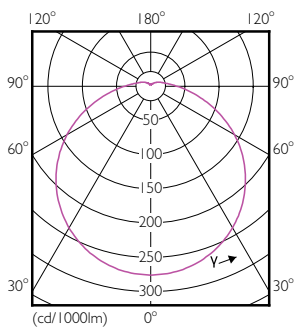

Product data

General information	
Cap-Base	E27 [E27]
EU RoHS compliant	Yes
Nominal Lifetime (Nom)	15000 h
Switching Cycle	50000X
Technical Type	7-70W
Light technical	
Color Code	827 [CCT of 2700K]
Beam Angle (Nom)	120 °
Luminous Flux (Nom)	680 lm
Color Designation	Warm White (WW)
Correlated Color Temperature (Nom)	2700 K
Luminous Efficacy (rated) (Nom)	97.00 lm/W
Color Consistency	<6
Color Rendering Index (Nom)	80
LLMF At End Of Nominal Lifetime (Nom)	70 %
Operating and electrical	
Input Frequency	50 to 60 Hz
Power (Nom)	7 W
Lamp Current (Nom)	55 mA
Wattage Equivalent	70 W

Product	D	C
ESS LED 7W E27 2700K 230V R63	63 mm	102 mm

Photometric data

LEDspot ESS 7W E27 R63 827 12D ND RCA

LEDspot ESS 4-7W E14-27 R50-63 827 12D ND RCA

LEDspot ESS 7W E27 R63 827 12D ND RCA

Essential LED