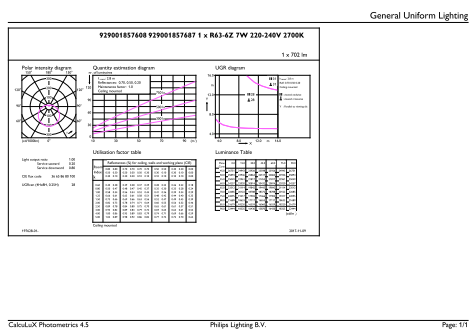

Photometric data

LEDspot ESS 7W E27 R63 827 12D ND RCA