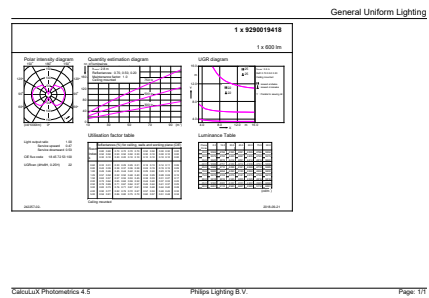

Photometric data

Spectral Power Distribution Colour - LEDClassic 5.5-48W ST64 E27 825CL_GNDAPR

General uniform lighting - LEDClassic 5.5-48W ST64 E27 825CL_GNDAPR

Light Distribution Diagram - LEDClassic 5.5-48W ST64 E27 825CL_GNDAPR