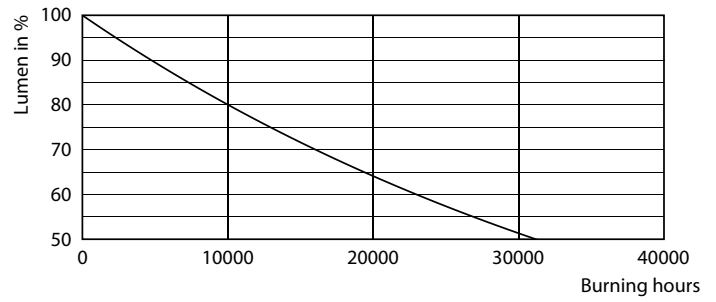

Classic filament LEDbulbs

Lifetime

Lumen Maintenance Diagram - LEDClassic 5.5-48W ST64 E27 825CL_GNDAPR