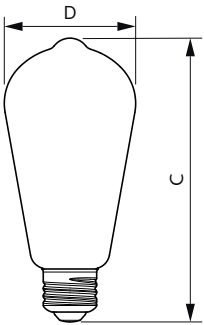

Material number (12NC)	929001941808
Full product name	LEDClassic 5.5-48W ST64 E27 825CL_GNDAPR
EAN/UPC - Case	8718699595654

Dimensional drawing

Product	D	C
LEDClassic 5.5-48W ST64 E27 825CL_GNDAPR	64 mm	142 mm