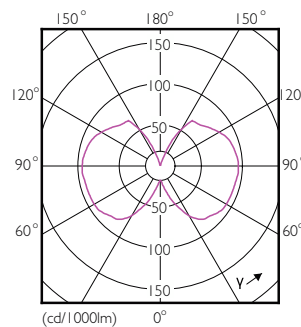

Material number (12NC)	929001941808
Full product name	LEDClassic 5.5-48W ST64 E27 825CL_GNDAPR
EAN/UPC - Case	8718699595654

Dimensional drawing

Product	D	C
LEDClassic 5.5-48W ST64 E27 825CL_GNDAPR	64 mm	142 mm

Photometric data

Spectral Power Distribution Colour - LEDClassic 5.5-48W ST64 E27 825CL_GNDAPR

General uniform lighting - LEDClassic 5.5-48W ST64 E27 825CL_GNDAPR

Light Distribution Diagram - LEDClassic 5.5-48W ST64 E27 825CL_GNDAPR