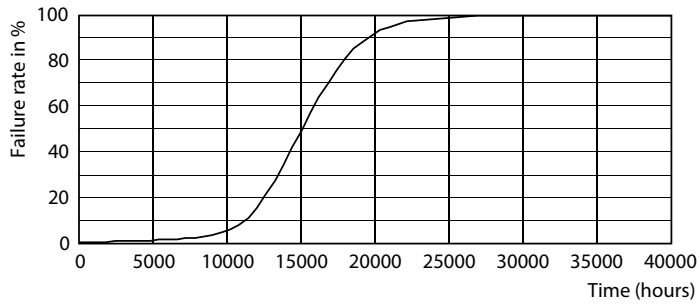

Classic filament LEDbulbs

Lifetime

Life Expectancy Diagram - LEDClassic 5.5-48W ST64 E27 825CL_GNDAPR