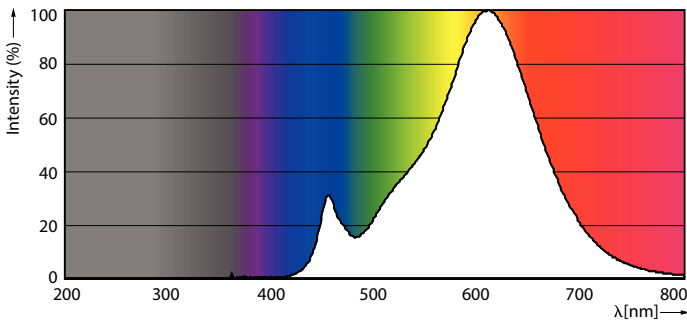

Photometric data

Spectral Power Distribution Colour - LEDClassic 5.5-48W ST64 E27 825CL_GNDAPR