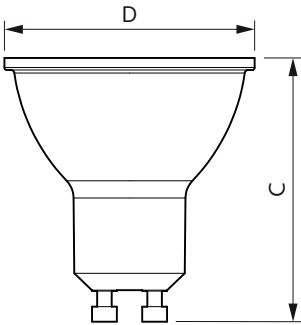

Application

- Domestic applications

Essential LEDspot GU10

Versions

Dimensional drawing

Product	D	C
EcoBright LED GU10 50W 827 36D 1BC/10	50 mm	54 mm

Accent Diagrams

LEDspot ESS 50W GU10 PAR16 840 36D ND