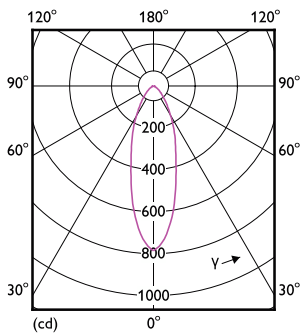

Application

- Domestic applications

Essential LEDspot GU10

Versions

Dimensional drawing

Product	D	C
EcoBright LED GU10 50W 827 36D 1BC/10	50 mm	54 mm

Accent Diagrams

LEDspot ESS 50W GU10 PAR16 840 36D ND