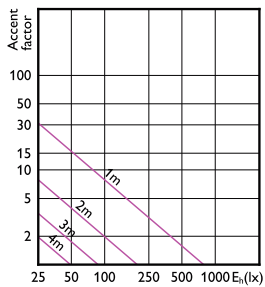

Application

- Domestic applications

Essential LEDspot GU10

Versions

Dimensional drawing

Product	D	C
EcoBright LED GU10 50W 827 36D 1BC/10	50 mm	54 mm

Accent Diagrams

LEDspot ESS 50W GU10 PAR16 840 36D ND