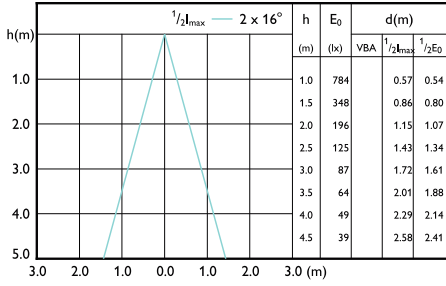

Essential LEDspot GU10

Beam Diagrams

LEDspot ESS 50W GU10 PAR16 840 36D ND