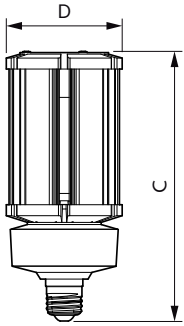

Exclusionary Mogul Screw
Corncob Clear

Exclusionary Mogul Screw
Corncob Clear

Dimensional drawing

Product	D	C
27CC/LED/850/ND E26 G2 BB 6/1	60 mm	170 mm

Product	D	C
63CC/LED/850/ND EX39 G2 BB 6/1	85 mm	260 mm

LED Corn Cobs

Dimensional drawing

Product	D	C
36CC/LED/850/ND E26 G2 BB 6/1	85 mm	201 mm

Product
115CC/LED/850/LS EX39 G2 BB 3/1

Operating and Electrical	
Input Frequency	50 to 60 Hz
General Information	
Nominal Lifetime (Nom)	50000 h
Switching Cycle	50000X
Light Technical	
Llmf At End Of Nominal Lifetime (Nom)	70 %
Mechanical and Housing	
Bulb Shape	Corn cob