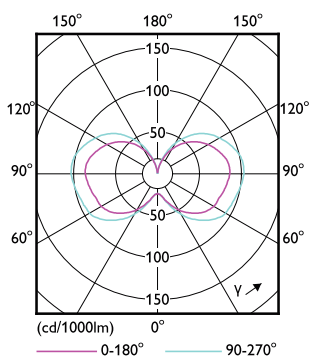

General Information

Order Code	Full Product Name	Cap-Base
929002395704	27CC/LED/850/ND E26 G2 BB 6/1	E26
929002396004	36CC/LED/850/ND E26 G2 BB 6/1	E26

Order Code	Full Product Name	Cap-Base
929002397204	63CC/LED/850/ND EX39 G2 BB 6/1	EX39
929002996504	115CC/LED/850/LS EX39 G2 BB 3/1	EX39

Light Technical

Order Code	Full Product Name	Color Code	Correlated Color Temperature (Nom)	Color Rendering Index (Nom)	Luminous Flux (Nom)
929002395704	27CC/LED/850/ ND E26 G2 BB 6/1	850	5000 K	80	3800 lm
929002396004	36CC/LED/850/ ND E26 G2 BB 6/1	850	5000 K	80	5400 lm

Order Code	Full Product Name	Color Code	Correlated Color Temperature (Nom)	Color Rendering Index (Nom)	Luminous Flux (Nom)
929002397204	63CC/LED/850/ ND EX39 G2 BB 6/1	850	5000 K	80	9200 lm
929002996504	115CC/LED/850/ LS EX39 G2 BB 3/1	-	-	-	-

Mechanical and Housing

Order Code	Full Product Name	Bulb Finish
929002395704	27CC/LED/850/ND E26 G2 BB 6/1	Clear
929002396004	36CC/LED/850/ND E26 G2 BB 6/1	Clear

Order Code	Full Product Name	Bulb Finish
929002397204	63CC/LED/850/ND EX39 G2 BB 6/1	Clear
929002996504	115CC/LED/850/LS EX39 G2 BB 3/1	-

Temperature

Order Code	Full Product Name	T-Case Maximum (Nom)
929002395704	27CC/LED/850/ND E26 G2 BB 6/1	60 °C
929002396004	36CC/LED/850/ND E26 G2 BB 6/1	60 °C
929002397204	63CC/LED/850/ND EX39 G2 BB 6/1	65 °C
929002996504	115CC/LED/850/LS EX39 G2 BB 3/1	-