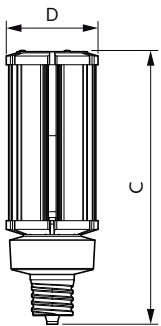

Exclusionary Mogul Screw
Corncob Clear

Exclusionary Mogul Screw
Corncob Clear

Dimensional drawing

Product	D	C
27CC/LED/850/ND E26 G2 BB 6/1	60 mm	170 mm

Product	D	C
63CC/LED/850/ND EX39 G2 BB 6/1	85 mm	260 mm

LED Corn Cobs

Dimensional drawing

Product	D	C
36CC/LED/850/ND E26 G2 BB 6/1	85 mm	201 mm

Product
115CC/LED/850/LS EX39 G2 BB 3/1

Operating and Electrical	
Input Frequency	50 to 60 Hz
General Information	
Nominal Lifetime (Nom)	50000 h
Switching Cycle	50000X
Light Technical	
Llmf At End Of Nominal Lifetime (Nom)	70 %
Mechanical and Housing	
Bulb Shape	Corn cob