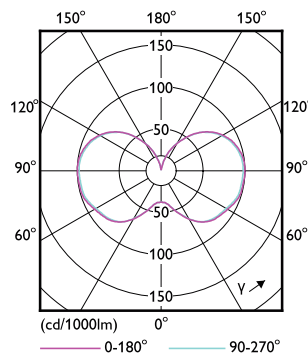

General Information

Order Code	Full Product Name	Cap-Base
929002395704	27CC/LED/850/ND E26 G2 BB 6/1	E26
929002396004	36CC/LED/850/ND E26 G2 BB 6/1	E26

Order Code	Full Product Name	Cap-Base
929002397204	63CC/LED/850/ND EX39 G2 BB 6/1	EX39
929002996504	115CC/LED/850/LS EX39 G2 BB 3/1	EX39

Light Technical

Order Code	Full Product Name	Color Code	Correlated Color Temperature (Nom)	Color Rendering Index (Nom)	Luminous Flux (Nom)
929002395704	27CC/LED/850/ ND E26 G2 BB 6/1	850	5000 K	80	3800 lm
929002396004	36CC/LED/850/ ND E26 G2 BB 6/1	850	5000 K	80	5400 lm

Order Code	Full Product Name	Color Code	Correlated Color Temperature (Nom)	Color Rendering Index (Nom)	Luminous Flux (Nom)
929002397204	63CC/LED/850/ ND EX39 G2 BB 6/1	850	5000 K	80	9200 lm
929002996504	115CC/LED/850/ LS EX39 G2 BB 3/1	-	-	-	-

Mechanical and Housing

Order Code	Full Product Name	Bulb Finish
929002395704	27CC/LED/850/ND E26 G2 BB 6/1	Clear
929002396004	36CC/LED/850/ND E26 G2 BB 6/1	Clear

Order Code	Full Product Name	Bulb Finish
929002397204	63CC/LED/850/ND EX39 G2 BB 6/1	Clear
929002996504	115CC/LED/850/LS EX39 G2 BB 3/1	-

Temperature

Order Code	Full Product Name	T-Case Maximum (Nom)
929002395704	27CC/LED/850/ND E26 G2 BB 6/1	60 °C
929002396004	36CC/LED/850/ND E26 G2 BB 6/1	60 °C
929002397204	63CC/LED/850/ND EX39 G2 BB 6/1	65 °C
929002996504	115CC/LED/850/LS EX39 G2 BB 3/1	-