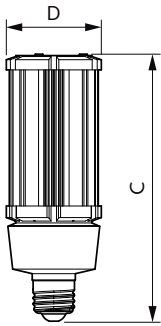

Exclusionary Mogul Screw
Corncob Clear

Exclusionary Mogul Screw
Corncob Clear

Dimensional drawing

Product	D	C
27CC/LED/850/ND E26 G2 BB 6/1	60 mm	170 mm

Product	D	C
63CC/LED/850/ND EX39 G2 BB 6/1	85 mm	260 mm

LED Corn Cobs

Dimensional drawing

Product	D	C
36CC/LED/850/ND E26 G2 BB 6/1	85 mm	201 mm

Product
115CC/LED/850/LS EX39 G2 BB 3/1

Operating and Electrical	
Input Frequency	50 to 60 Hz
General Information	
Nominal Lifetime (Nom)	50000 h
Switching Cycle	50000X
Light Technical	
Llmf At End Of Nominal Lifetime (Nom)	70 %
Mechanical and Housing	
Bulb Shape	Corn cob