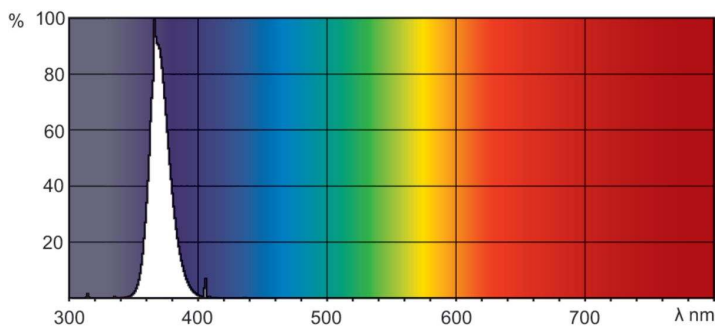

Product data

General Information		Mechanical and Housing	
Cap-Base	G5 [G5]	Bulb Shape	T5 [16 mm (T5)]
Life to 50% Failures (Nom)	8,000 hour(s)		
Light Technical		Product Data	
Color Code	108 [08 lead free glass]	Full product code	871150095098727
Color Designation	Blacklight Blue	Order product name	TL 6W BLB 1FM/10X25CC
		Order code	928000510803
Operating and Electrical		Numerator - Quantity Per Pack	1
Power Consumption	6.0 W	Numerator - Packs per outer box	250
Lamp Current (Nom)	0.170 A	Material Nr. (12NC)	928000510803
Voltage (Nom)	42 V	Full product name	TL 6W BLB 1FM/10X25CC
Voltage (Nom)	42 V	EAN/UPC - Case	8711500950970
		EAN/UPC - Product/Case	8711500950987

TL Mini Blacklight Blue

Dimensional drawing

Product	D (max)	A (max)	B (max)	B (min)	C (max)
TL 6W BLB 1FM/10X25CC	16 mm	212.1 mm	219.2 mm	216.8 mm	226.3 mm

Photometric data

Spectral Power Distribution Colour - TL 6W BLB 1FM/10X25CC