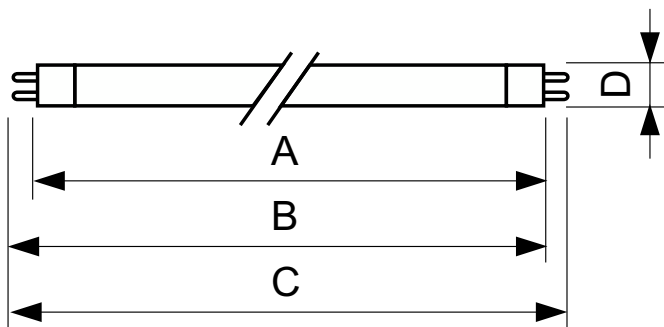

TL Mini Blacklight Blue

TL 6W BLB 1FM/10X25CC

This TL Miniature lamp (tube diameter 16 mm) is made of blacklight blue (dark blue) glass, which transmits UV-A radiation, but gives only a minimum of visible light. It is a perfect solution for quick detection of UV-reflecting materials. It is used especially for testing, inspection and analysis in various branches of industry, e.g. criminology, philately and medicine. Furthermore, it is applied to create special effects in the entertainment industry, e.g. in nightclubs and theaters.

Product data

General Information		Mechanical and Housing	
Cap-Base	G5 [G5]	Bulb Shape	T5 [16 mm (T5)]
Life to 50% Failures (Nom)	8,000 hour(s)		
Light Technical		Product Data	
Color Code	108 [08 lead free glass]	Full product code	871150095098727
Color Designation	Blacklight Blue	Order product name	TL 6W BLB 1FM/10X25CC
		Order code	928000510803
Operating and Electrical		Numerator - Quantity Per Pack	1
Power Consumption	6.0 W	Numerator - Packs per outer box	250
Lamp Current (Nom)	0.170 A	Material Nr. (12NC)	928000510803
Voltage (Nom)	42 V	Full product name	TL 6W BLB 1FM/10X25CC
Voltage (Nom)	42 V	EAN/UPC - Case	8711500950970
		EAN/UPC - Product/Case	8711500950987

TL Mini Blacklight Blue

Dimensional drawing

Product	D (max)	A (max)	B (max)	B (min)	C (max)
TL 6W BLB 1FM/10X25CC	16 mm	212.1 mm	219.2 mm	216.8 mm	226.3 mm

Photometric data

Spectral Power Distribution Colour - TL 6W BLB 1FM/10X25CC