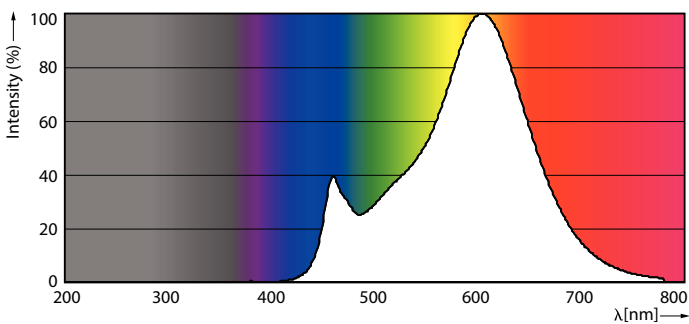

Product data

General Information	
Cap-Base	E27 [E27]
Nominal lifetime	15,000 hour(s)
Switching Cycle	50,000
Lighting Technology	LED
EU RoHS compliant	Yes
Light Technical	
Color Code	827 [CCT of 2700K]
Beam Angle (Nom)	25 degree(s)
Luminous Flux	1,200 lumen
Luminous Intensity (Nom)	5,000 cd
Color Designation	Warm White (WW)
Correlated Color Temperature (Nom)	2700 K
Luminous Efficacy (rated) (Nom)	85.00 lm/W
Color Consistency	<6
Color rendering index (CRI)	80
LLMF At End Of Nominal Lifetime (Nom)	70 %

Dimensional drawing

Product	D	C
Essential LED 14-120W PAR38 827 25D	125 mm	133 mm

Photometric data

Accent Lighting Spots - Essential LED 14-120W PAR38 827 25D

Light Distribution Diagram - Essential LED 14-120W PAR38 827 25D

Spectral Power Distribution Colour - Essential LED 14-120W PAR38 827 25D

Essential LEDspot PAR

Lifetime

Life Expectancy Diagram - Essential LED 14-120W PAR38 827 25D

Lumen Maintenance Diagram - Essential LED 14-120W PAR38 827 25D