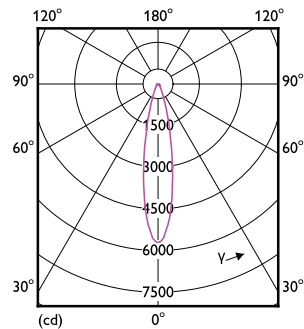

Light Distribution Diagram - Essential LED 14-120W PAR38 827 25D

Photometric data