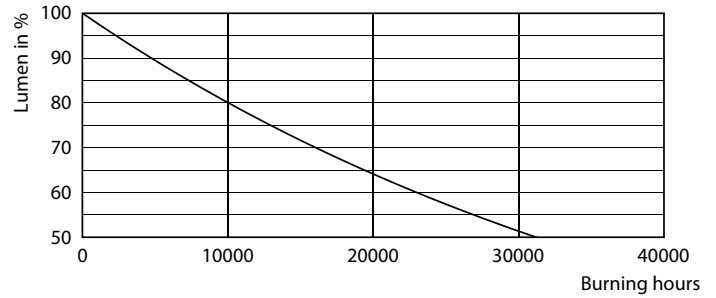

Classic filament LEDbulbs

Photometric data

Spectral Power Distribution Colour - LED classic-giant 40W E27 G200 GOLD DIM

Lifetime

Life Expectancy Diagram - LED classic-giant 40W E27 G200 GOLD DIM

Lumen Maintenance Diagram - LED classic-giant 40W E27 G200 GOLD DIM