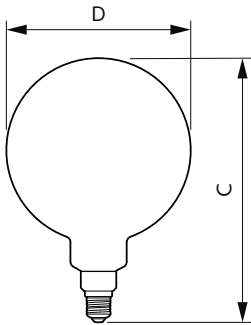

Bulb Finish	Amber
Bulb Material	Glass
Bulb Shape	G200 [G 200mm]

Approval and Application

Energy Consumption kWh/1000 h	7 kWh
EyeComfort	Yes

Product Data

Full product code	871951431378100
-------------------	-----------------

Order product name	LED classic-giant 40W E27 G200 GOLD DIM
Order code	929002983601
Numerator - Quantity Per Pack	1
Numerator - Packs per outer box	2
Material Nr. (12NC)	929002983601
Full product name	LED classic-giant 40W E27 G200 GOLD DIM
EAN/UPC - Case	8719514313798
EAN/UPC - Product/Case	8719514313781

Dimensional drawing

Product	D	C
LED classic-giant 40W E27 G200 GOLD DIM	202 mm	286 mm

Photometric data

General uniform lighting - LED classic-giant 40W E27 G200 GOLD DIM

Light Distribution Diagram - LED classic-giant 40W E27 G200 GOLD DIM