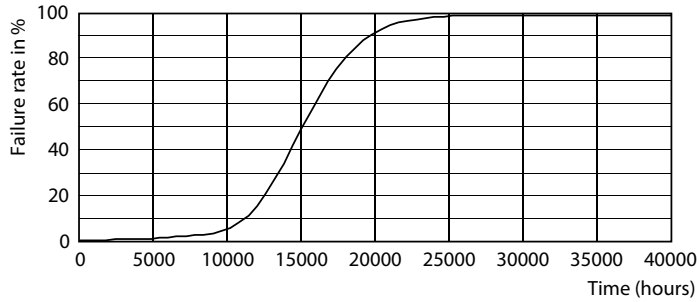

Lifetime

Life Expectancy Diagram - LED classic-giant 40W E27 G200 GOLD DIM