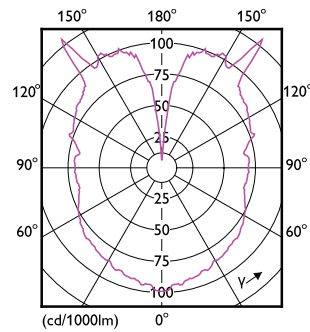

Bulb Finish	Amber
Bulb Material	Glass
Bulb Shape	G200 [G 200mm]

Approval and Application

Energy Consumption kWh/1000 h	7 kWh
EyeComfort	Yes

Product Data

Full product code	871951431378100
-------------------	-----------------

Dimensional drawing

Product	D	C
LED classic-giant 40W E27 G200 GOLD DIM	202 mm	286 mm

Photometric data

General uniform lighting - LED classic-giant 40W E27 G200 GOLD DIM

Light Distribution Diagram - LED classic-giant 40W E27 G200 GOLD DIM