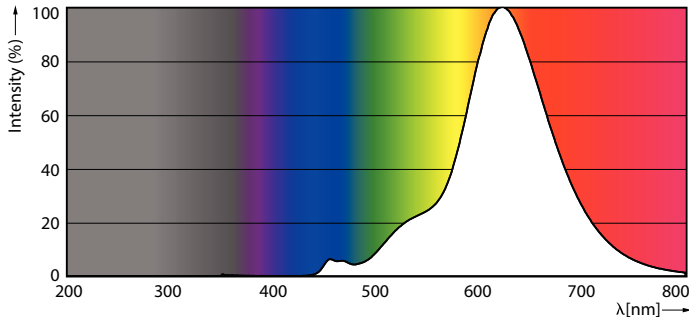

Dimensional drawing

Product	D	C
LED classic-giant 40W E27 G200 GOLD DIM	202 mm	286 mm

Photometric data

General uniform lighting - LED classic-giant 40W E27 G200 GOLD DIM

Light Distribution Diagram - LED classic-giant 40W E27 G200 GOLD DIM

Classic filament LEDbulbs

Photometric data

Spectral Power Distribution Colour - LED classic-giant 40W E27 G200 GOLD DIM

Lifetime

Life Expectancy Diagram - LED classic-giant 40W E27 G200 GOLD DIM

Lumen Maintenance Diagram - LED classic-giant 40W E27 G200 GOLD DIM